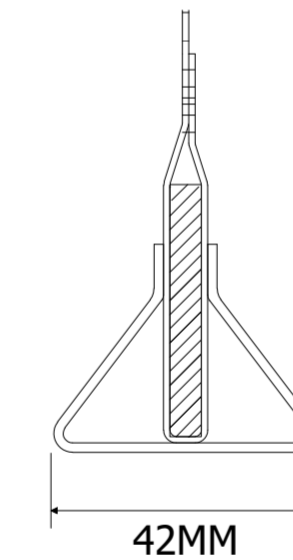

ADEXON-SC60DH & SCI50DH

STANDARD

OVER AND UNDER

SIDE BY SIDE

Headbox type	Fire Curtain Width	Fire Curtain Height	Headbox Dims	
			X	Y
Standard	3,500mm	8,000mm	220mm	220mm
Standard	12,000mm	6,500mm	220mm	220mm
Standard	12,000mm	8,000mm	240mm	260mm
Side by side	∞	6,000mm	250mm	170mm
Side by side	∞	10,000mm	270mm	200mm
Over and under	∞	6,000mm	170mm	280mm
Over and under	∞	10,000mm	200mm	360mm

Fire Curtain Width	Fire Curtain Height	Side Guide Dims	
		X	Y
120mm	70mm	12,000mm	4,500mm
130mm	70mm	12,000mm	>4,500mm

WIDE/FLAT

STANDARD

T-BAR

FACE FIXED

REVEAL FIXED

FACE FIXED

EMBEDDED

REVEAL FIXED

<small>CUBEX (UK) Ltd Complete Copyright © Copyright in this drawing subsides with Cubex (UK) Ltd. No reproduction may be made without written permission. It is issued subject to the condition that neither the drawing or any reproduction or any particulars of it shall be made or transferred to any third party without such permission. By issuing this drawing CUBEX (UK) Ltd are not necessarily accepting any contract or terms of contract or entering into any contract that may still be under consideration and/or negotiation.</small>	<small>ADEXON Head Office, Prospect House, Hutyon Church Road, Liverpool, L36 5SH. T: +44 (0)151 422 9111 E: admin@adexon-uk.com W: www.adexon-uk.com</small>	Created By	Checked By	Scale	Tolerance Unless Stated
		JN	TB	N/A	± 0.5mm ALL MEASUREMENTS IN mm UNLESS OTHERWISE STATED
					000-000
Rev.	Designed Date	Size	Sheet		
01	16/12/2022	A2	1		