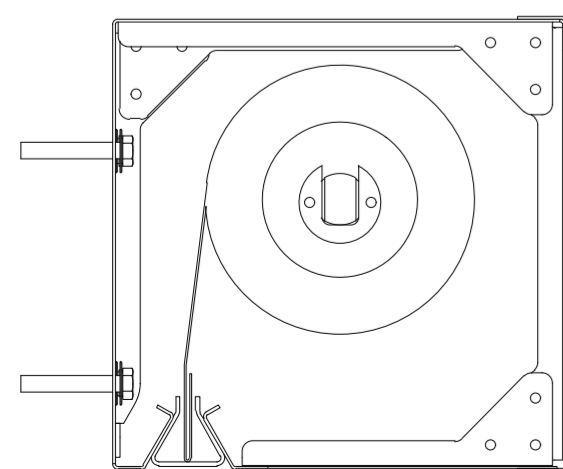

ADEXON-SC60DH & SCI50DH

STANDARD

OVER AND UNDER

SIDE BY SIDE

Headbox type	Fire Curtain Width	Fire Curtain Height	Headbox Dims	
			X	Y
Standard	3,500mm	8,000mm	220mm	220mm
Standard	12,000mm	6,500mm	220mm	220mm
Standard	12,000mm	8,000mm	240mm	260mm
Side by side	∞	6,000mm	250mm	170mm
Side by side	∞	10,000mm	270mm	200mm
Over and under	∞	6,000mm	170mm	280mm
Over and under	∞	10,000mm	200mm	360mm

Fire Curtain Width	Fire Curtain Height	Side Guide Dims	
		X	Y
120mm	70mm	12,000mm	4,500mm
130mm	70mm	12,000mm	>4,500mm

WIDE/FLAT

STANDARD

T-BAR

FACE FIXED

REVEAL FIXED

FACE FIXED

EMBEDDED

REVEAL FIXED

<small>CUBEX (UK) Ltd Complete Copyright © Copyright in this drawing subsides with Cubex (UK) Ltd. No reproduction may be made without written permission. It is issued subject to the condition that neither the drawing or any reproduction or any particulars of it shall be made or transferred to any third party without such permission. By issuing this drawing CUBEX (UK) Ltd are not necessarily accepting any contract or terms of contract or entering into any contract that may still be under consideration and/or negotiation.</small>	<small>ADEXON Head Office, Prospect House, Hutyon Church Road, Liverpool, L36 5SH. T: +44 (0)151 422 9111 E: admin@adexon-uk.com W: www.adexon-uk.com</small>	Created By	Checked By	Scale	Tolerance Unless Stated
		JN	TB	N/A	± 0.5mm ALL MEASUREMENTS IN mm UNLESS OTHERWISE STATED
					000-000
Rev.	Designed Date	Size	Sheet		
01	16/12/2022	A2	1		