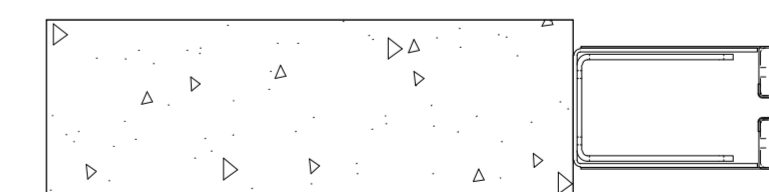

FACE FIXED

REVEAL FIXED

FACE FIXED

EMBEDDED

CUBEX (UK) Ltd Complete Copyright © Copyright in this drawing subsides with Cubex (UK) Ltd. No reproduction may be made without written permission. It is issued subject to the condition that neither the drawing or any reproduction or any particulars of it shall be made or transferred to any third party without such permission. By issuing this drawing CUBEX (UK) Ltd are not necessarily accepting any contract or terms of contract or entering into any contract that may still be under consideration and/or negotiation.	ADEXON Head Office, Prospect House, Hutyon Church Road, Liverpool, L36 5SH. T: +44 (0)151 422 9111 E: admin@adexon-uk.com W: www.adexon-uk.com	Created By	Checked By	Scale	Tolerance Unless Stated
		JN	TB	N/A	± 0.5mm ALL MEASUREMENTS IN mm UNLESS OTHERWISE STATED
					000-000
Rev.	Designed Date	Size	Sheet		
01	16/12/2022	A2	1