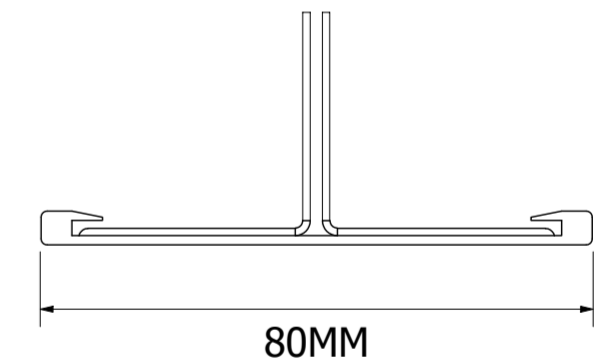

ADEXON-SC60DH & SCI50DH

STANDARD

OVER AND UNDER

SIDE BY SIDE

Headbox type	Fire Curtain Width	Fire Curtain Height	Headbox Dims	
			X	Y
Standard	3,500mm	8,000mm	220mm	220mm
Standard	12,000mm	6,500mm	220mm	220mm
Standard	12,000mm	8,000mm	240mm	260mm
Side by side	∞	6,000mm	250mm	170mm
Side by side	∞	10,000mm	270mm	200mm
Over and under	∞	6,000mm	170mm	280mm
Over and under	∞	10,000mm	200mm	360mm

Fire Curtain Width	Fire Curtain Height	Side Guide Dims	
		X	Y
120mm	70mm	12,000mm	4,500mm
130mm	70mm	12,000mm	>4,500mm

WIDE/FLAT

STANDARD

T-BAR

FACE FIXED

REVEAL FIXED

FACE FIXED

EMBEDDED

REVEAL FIXED

<small>CUBEX (UK) Ltd Complete Copyright © Copyright in this drawing subsides with Cubex (UK) Ltd. No reproduction may be made without written permission. It is issued subject to the condition that neither the drawing or any reproduction or any particulars of it shall be made or transferred to any third party without such permission. By issuing this drawing CUBEX (UK) Ltd are not necessarily accepting any contract or terms of contract or entering into any contract that may still be under consideration and/or negotiation.</small>	<small>ADEXON Head Office, Prospect House, Hutyon Church Road, Liverpool, L36 5SH. T: +44 (0)151 422 9111 E: admin@adexon-uk.com W: www.adexon-uk.com</small>	Created By	Checked By	Scale	Tolerance Unless Stated
		JN	TB	N/A	± 0.5mm ALL MEASUREMENTS IN mm UNLESS OTHERWISE STATED
					000-000
Rev.	Designed Date	Size	Sheet		
01	16/12/2022	A2	1		