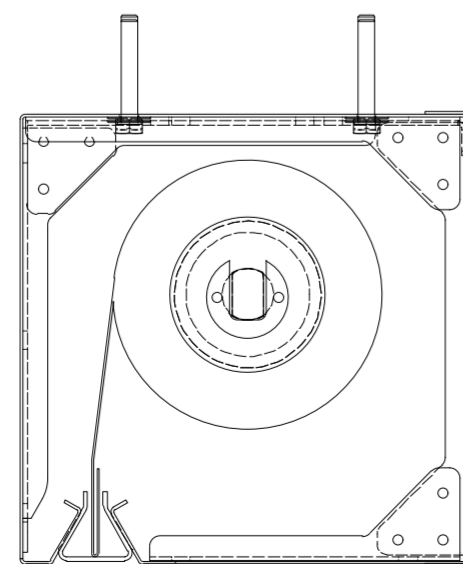

ADEXON-SC60DH & SCI50DH

STANDARD

OVER AND UNDER

SIDE BY SIDE

Headbox type	Fire Curtain Width	Fire Curtain Height	Headbox Dims	
			X	Y
Standard	3,500mm	8,000mm	220mm	220mm
Standard	12,000mm	6,500mm	220mm	220mm
Standard	12,000mm	8,000mm	240mm	260mm
Side by side	∞	6,000mm	250mm	170mm
Side by side	∞	10,000mm	270mm	200mm
Over and under	∞	6,000mm	170mm	280mm
Over and under	∞	10,000mm	200mm	360mm

Fire Curtain Width	Fire Curtain Height	Side Guide Dims	
		X	Y
120mm	70mm	12,000mm	4,500mm
130mm	70mm	12,000mm	>4,500mm

WIDE/FLAT

STANDARD

T-BAR

FACE FIXED

REVEAL FIXED

FACE FIXED

EMBEDDED

REVEAL FIXED

<small>CUBEX (UK) Ltd Complete Copyright © Copyright in this drawing subsides with Cubex (UK) Ltd. No reproduction may be made without written permission. It is issued subject to the condition that neither the drawing or any reproduction or any particulars of it shall be made or transferred to any third party without such permission. By issuing this drawing CUBEX (UK) Ltd are not necessarily accepting any contract or terms of contract or entering into any contract that may still be under consideration and/or negotiation.</small>	<small>ADEXON Head Office, Prospect House, Hutyon Church Road, Liverpool, L36 5SH. T: +44 (0)151 422 9111 E: admin@adexon-uk.com W: www.adexon-uk.com</small>	Created By	Checked By	Scale	Tolerance Unless Stated
		JN	TB	N/A	± 0.5mm ALL MEASUREMENTS IN mm UNLESS OTHERWISE STATED
					000-000
Rev.	Designed Date	Size	Sheet		
01	16/12/2022	A2	1		