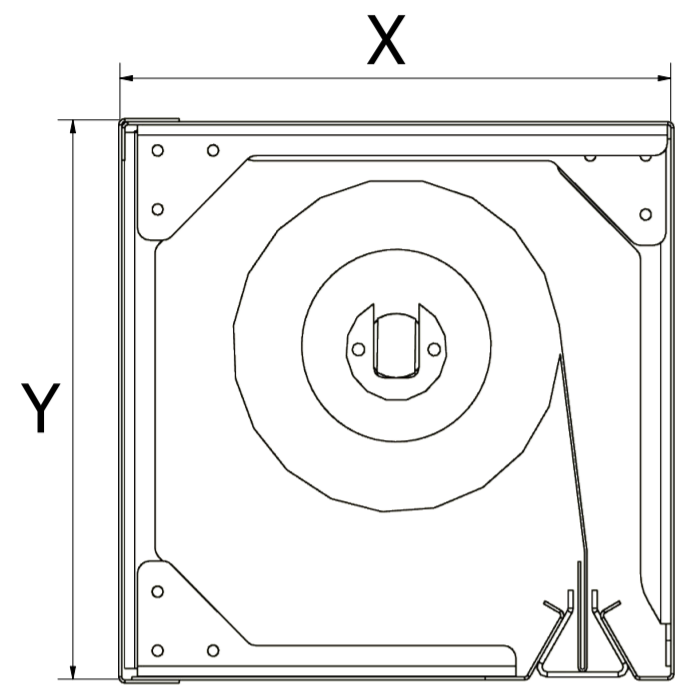

ADEXON-SC60DH & SCI50DH

STANDARD

OVER AND UNDER

SIDE BY SIDE

Headbox type	Fire Curtain Width	Fire Curtain Height	Headbox Dims	
			X	Y
Standard	3,500mm	8,000mm	220mm	220mm
Standard	12,000mm	6,500mm	220mm	220mm
Standard	12,000mm	8,000mm	240mm	260mm
Side by side	∞	6,000mm	250mm	170mm
Side by side	∞	10,000mm	270mm	200mm
Over and under	∞	6,000mm	170mm	280mm
Over and under	∞	10,000mm	200mm	360mm

Fire Curtain Width	Fire Curtain Height	Side Guide Dims	
		X	Y
120mm	70mm	12,000mm	4,500mm
130mm	70mm	12,000mm	>4,500mm

WIDE/FLAT

STANDARD

T-BAR

FACE FIXED

REVEAL FIXED

FACE FIXED

EMBEDDED

REVEAL FIXED

<small>CUBEX (UK) Ltd Complete Copyright © Copyright in this drawing subsides with Cubex (UK) Ltd. No reproduction may be made without written permission. It is issued subject to the condition that neither the drawing or any reproduction or any particulars of it shall be made or transferred to any third party without such permission. By issuing this drawing CUBEX (UK) Ltd are not necessarily accepting any contract or terms of contract or entering into any contract that may still be under consideration and/or negotiation.</small>	<small>ADEXON Head Office, Prospect House, Hutyon Church Road, Liverpool, L36 5SH. T: +44 (0)151 422 9111 E: admin@adexon-uk.com W: www.adexon-uk.com</small>	Created By	Checked By	Scale	Tolerance Unless Stated
		JN	TB	N/A	± 0.5mm ALL MEASUREMENTS IN mm UNLESS OTHERWISE STATED
					000-000
Rev.	Designed Date	Size	Sheet		
01	16/12/2022	A2	1		