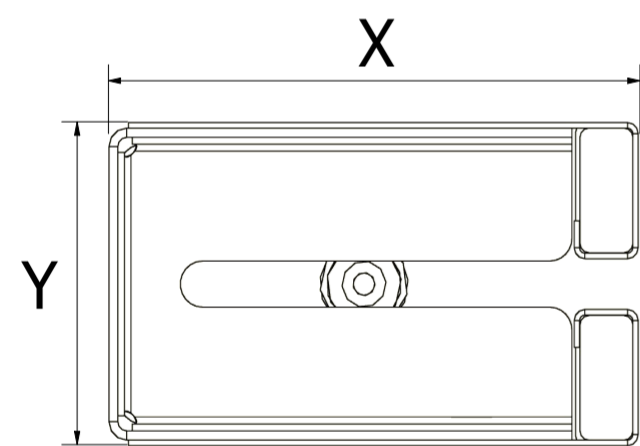

ADEXON-SC60DH & SCI50DH

STANDARD

OVER AND UNDER

SIDE BY SIDE

Headbox type	Fire Curtain Width	Fire Curtain Height	Headbox Dims	
			X	Y
Standard	3,500mm	8,000mm	220mm	220mm
Standard	12,000mm	6,500mm	220mm	220mm
Standard	12,000mm	8,000mm	240mm	260mm
Side by side	∞	6,000mm	250mm	170mm
Side by side	∞	10,000mm	270mm	200mm
Over and under	∞	6,000mm	170mm	280mm
Over and under	∞	10,000mm	200mm	360mm

Fire Curtain Width	Fire Curtain Height	Side Guide Dims	
		X	Y
120mm	70mm	12,000mm	4,500mm
130mm	70mm	12,000mm	>4,500mm

WIDE/FLAT

STANDARD

T-BAR

FACE FIXED

REVEAL FIXED

FACE FIXED

EMBEDDED

REVEAL FIXED

<small>CUBEX (UK) Ltd Complete Copyright © Copyright in this drawing subsides with Cubex (UK) Ltd. No reproduction may be made without written permission. It is issued subject to the condition that neither the drawing or any reproduction or any particulars of it shall be made or transferred to any third party without such permission. By issuing this drawing CUBEX (UK) Ltd are not necessarily accepting any contract or terms of contract or entering into any contract that may still be under consideration and/or negotiation.</small>	<small>ADEXON Head Office, Prospect House, Hutyon Church Road, Liverpool, L36 5SH. T: +44 (0)151 422 9111 E: admin@adexon-uk.com W: www.adexon-uk.com</small>	Created By	Checked By	Scale	Tolerance Unless Stated
		JN	TB	N/A	± 0.5mm ALL MEASUREMENTS IN mm UNLESS OTHERWISE STATED
					000-000
Rev.	Designed Date	Size	Sheet		
01	16/12/2022	A2	1		