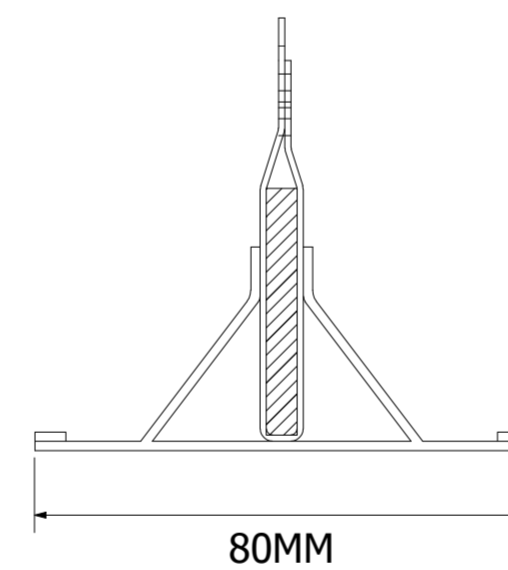

ADEXON-SC60DH & SCI50DH

STANDARD

OVER AND UNDER

SIDE BY SIDE

Headbox type	Fire Curtain Width	Fire Curtain Height	Headbox Dims	
			X	Y
Standard	3,500mm	8,000mm	220mm	220mm
Standard	12,000mm	6,500mm	220mm	220mm
Standard	12,000mm	8,000mm	240mm	260mm
Side by side	∞	6,000mm	250mm	170mm
Side by side	∞	10,000mm	270mm	200mm
Over and under	∞	6,000mm	170mm	280mm
Over and under	∞	10,000mm	200mm	360mm

Fire Curtain Width	Fire Curtain Height	Side Guide Dims	
		X	Y
120mm	70mm	12,000mm	4,500mm
130mm	70mm	12,000mm	>4,500mm

WIDE/FLAT

STANDARD

T-BAR

FACE FIXED

REVEAL FIXED

FACE FIXED

EMBEDDED

REVEAL FIXED

<small>CUBEX (UK) Ltd Complete Copyright © Copyright in this drawing subsides with Cubex (UK) Ltd. No reproduction may be made without written permission. It is issued subject to the condition that neither the drawing or any reproduction or any particulars of it shall be made or transferred to any third party without such permission. By issuing this drawing CUBEX (UK) Ltd are not necessarily accepting any contract or terms of contract or entering into any contract that may still be under consideration and/or negotiation.</small>	<small>ADEXON Head Office, Prospect House, Hutyon Church Road, Liverpool, L36 5SH. T: +44 (0)151 422 9111 E: admin@adexon-uk.com W: www.adexon-uk.com</small>	Created By	Checked By	Scale	Tolerance Unless Stated
		JN	TB	N/A	± 0.5mm ALL MEASUREMENTS IN mm UNLESS OTHERWISE STATED
					000-000
Rev.	Designed Date	Size	Sheet		
01	16/12/2022	A2	1		