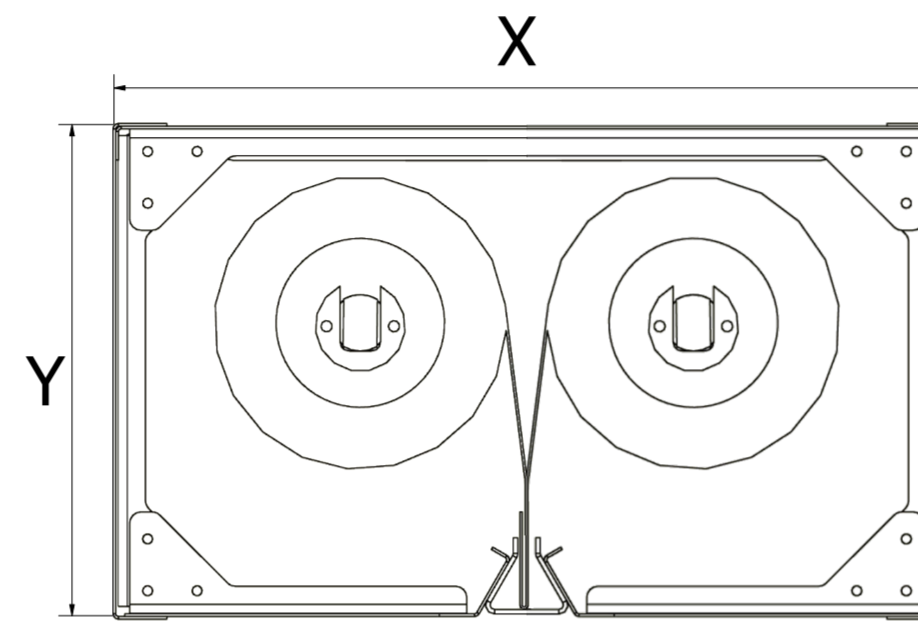

ADEXON-SC60DH & SCI50DH

STANDARD

OVER AND UNDER

SIDE BY SIDE

Headbox type	Fire Curtain Width	Fire Curtain Height	Headbox Dims	
			X	Y
Standard	3,500mm	8,000mm	220mm	220mm
Standard	12,000mm	6,500mm	220mm	220mm
Standard	12,000mm	8,000mm	240mm	260mm
Side by side	∞	6,000mm	250mm	170mm
Side by side	∞	10,000mm	270mm	200mm
Over and under	∞	6,000mm	170mm	280mm
Over and under	∞	10,000mm	200mm	360mm

Fire Curtain Width	Fire Curtain Height	Side Guide Dims	
		X	Y
120mm	70mm	12,000mm	4,500mm
130mm	70mm	12,000mm	>4,500mm

WIDE/FLAT

STANDARD

T-BAR

FACE FIXED

REVEAL FIXED

FACE FIXED

EMBEDDED

REVEAL FIXED

<small>CUBEX (UK) Ltd Complete Copyright © Copyright in this drawing subsides with Cubex (UK) Ltd. No reproduction may be made without written permission. It is issued subject to the condition that neither the drawing or any reproduction or any particulars of it shall be made or transferred to any third party without such permission. By issuing this drawing CUBEX (UK) Ltd are not necessarily accepting any contract or terms of contract or entering into any contract that may still be under consideration and/or negotiation.</small>	<small>ADEXON Head Office, Prospect House, Hutyon Church Road, Liverpool, L36 5SH. T: +44 (0)151 422 9111 E: admin@adexon-uk.com W: www.adexon-uk.com</small>	Created By	Checked By	Scale	Tolerance Unless Stated
		JN	TB	N/A	± 0.5mm ALL MEASUREMENTS IN mm UNLESS OTHERWISE STATED
					000-000
Rev.	Designed Date	Size	Sheet		
01	16/12/2022	A2	1		