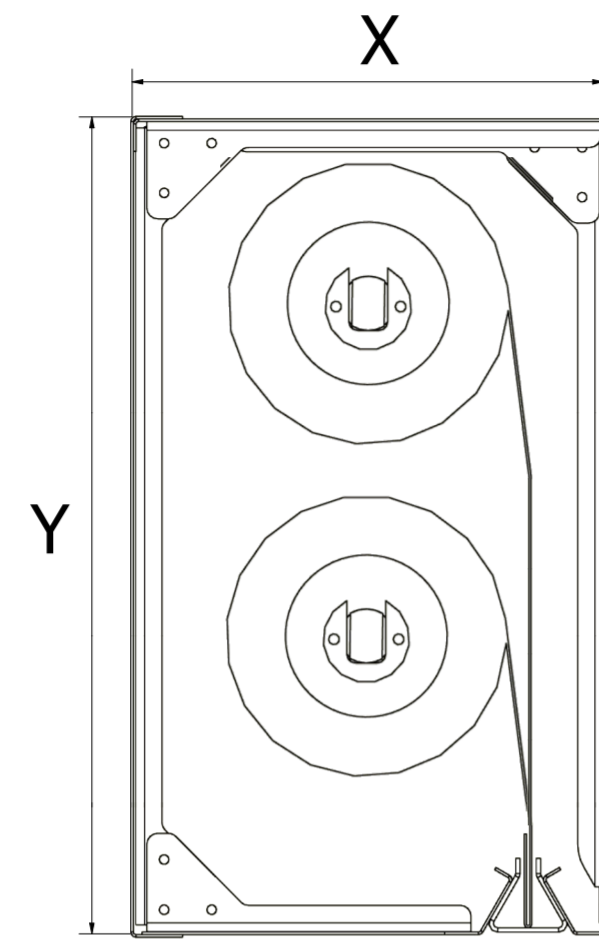

ADEXON-SC60DH & SCI50DH

STANDARD

OVER AND UNDER

SIDE BY SIDE

Headbox type	Fire Curtain Width	Fire Curtain Height	Headbox Dims	
			X	Y
Standard	3,500mm	8,000mm	220mm	220mm
Standard	12,000mm	6,500mm	220mm	220mm
Standard	12,000mm	8,000mm	240mm	260mm
Side by side	∞	6,000mm	250mm	170mm
Side by side	∞	10,000mm	270mm	200mm
Over and under	∞	6,000mm	170mm	280mm
Over and under	∞	10,000mm	200mm	360mm

Fire Curtain Width	Fire Curtain Height	Side Guide Dims	
		X	Y
120mm	70mm	12,000mm	4,500mm
130mm	70mm	12,000mm	>4,500mm

WIDE/FLAT

STANDARD

T-BAR

FACE FIXED

REVEAL FIXED

FACE FIXED

EMBEDDED

REVEAL FIXED

<small>CUBEX (UK) Ltd Complete Copyright © Copyright in this drawing subsides with Cubex (UK) Ltd. No reproduction may be made without written permission. It is issued subject to the condition that neither the drawing or any reproduction or any particulars of it shall be made or transferred to any third party without such permission. By issuing this drawing CUBEX (UK) Ltd are not necessarily accepting any contract or terms of contract or entering into any contract that may still be under consideration and/or negotiation.</small>	<small>ADEXON Head Office, Prospect House, Hutyon Church Road, Liverpool, L36 5SH. T: +44 (0)151 422 9111 E: admin@adexon-uk.com W: www.adexon-uk.com</small>	Created By	Checked By	Scale	Tolerance Unless Stated
		JN	TB	N/A	± 0.5mm ALL MEASUREMENTS IN mm UNLESS OTHERWISE STATED
					000-000
Rev.	Designed Date	Size	Sheet		
01	16/12/2022	A2	1		