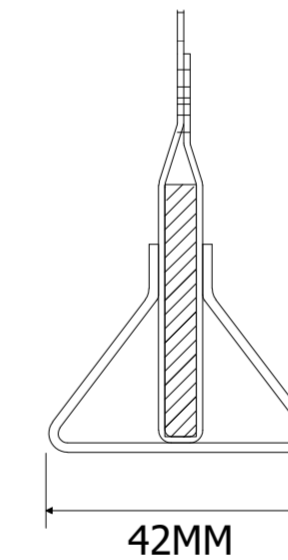

# ADEXON-FCI20E

STANDARD

OVER AND UNDER

SIDE BY SIDE

Headbox type	Fire Curtain Width	Fire Curtain Height	Headbox Dims	
			X	Y
Standard	3,500mm	8,000mm	220mm	220mm
Standard	12,000mm	6,500mm	220mm	220mm
Standard	12,000mm	8,000mm	240mm	260mm
Side by side	∞	6,000mm	250mm	170mm
Side by side	∞	>10,000mm	270mm	200mm
Over and under	∞	6,000mm	170mm	280mm
Over and under	∞	>10,000mm	200mm	360mm

Fire Curtain Width	Fire Curtain Height	Side Guide Dims	
		X	Y
120mm	70mm	12,000mm	4,500mm
130mm	70mm	12,000mm	>4,500mm

WIDE/FLAT

STANDARD

T-BAR

FACE FIXED

REVEAL FIXED

FACE FIXED

EMBEDDED

REVEAL FIXED

<small>CUBEX (UK) Ltd Complete Copyright © Copyright in this drawing subsides with Cubex (UK) Ltd. No reproduction may be made without written permission. It is issued subject to the condition that neither the drawing or any reproduction or any particulars of it shall be made or transferred to any third party without such permission.  By issuing this drawing CUBEX (UK) Ltd are not necessarily accepting any contract or terms of contract or entering into any contract that may still be under consideration and/or negotiation.</small>	<small>ADEXON Head Office, Prospect House, Hutyon Church Road, Liverpool, L36 5SH.  T: +44 (0)151 422 9111 E: admin@adexon-uk.com W: www.adexon-uk.com</small>	Created By	Checked By	Scale	Tolerance Unless Stated
		JN	TB	N/A	± 0.5mm ALL MEASUREMENTS IN mm UNLESS OTHERWISE STATED
					<b>000-000</b>
Rev.	Designed Date	Size	Sheet		
01	16/12/2022	A2	1		