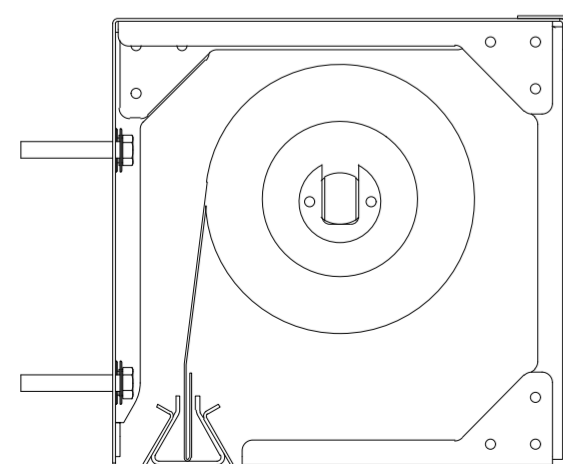

# ADEXON-FCI20E

STANDARD

OVER AND UNDER

SIDE BY SIDE

Headbox type	Fire Curtain Width	Fire Curtain Height	Headbox Dims	
			X	Y
Standard	3,500mm	8,000mm	220mm	220mm
Standard	12,000mm	6,500mm	220mm	220mm
Standard	12,000mm	8,000mm	240mm	260mm
Side by side	∞	6,000mm	250mm	170mm
Side by side	∞	>10,000mm	270mm	200mm
Over and under	∞	6,000mm	170mm	280mm
Over and under	∞	>10,000mm	200mm	360mm

Fire Curtain Width	Fire Curtain Height	Side Guide Dims	
		X	Y
120mm	70mm	12,000mm	4,500mm
130mm	70mm	12,000mm	>4,500mm

WIDE/FLAT

STANDARD

T-BAR

FACE FIXED

REVEAL FIXED

FACE FIXED

EMBEDDED

REVEAL FIXED

<small>CUBEX (UK) Ltd Complete Copyright © Copyright in this drawing subsides with Cubex (UK) Ltd. No reproduction may be made without written permission. It is issued subject to the condition that neither the drawing or any reproduction or any particulars of it shall be made or transferred to any third party without such permission.  By issuing this drawing CUBEX (UK) Ltd are not necessarily accepting any contract or terms of contract or entering into any contract that may still be under consideration and/or negotiation.</small>	<small>ADEXON Head Office, Prospect House, Hutyon Church Road, Liverpool, L36 5SH.  T: +44 (0)151 422 9111 E: admin@adexon-uk.com W: www.adexon-uk.com</small>	Created By	Checked By	Scale	Tolerance Unless Stated
		JN	TB	N/A	± 0.5mm ALL MEASUREMENTS IN mm UNLESS OTHERWISE STATED
					<b>000-000</b>
Rev.	Designed Date	Size	Sheet		
01	16/12/2022	A2	1		