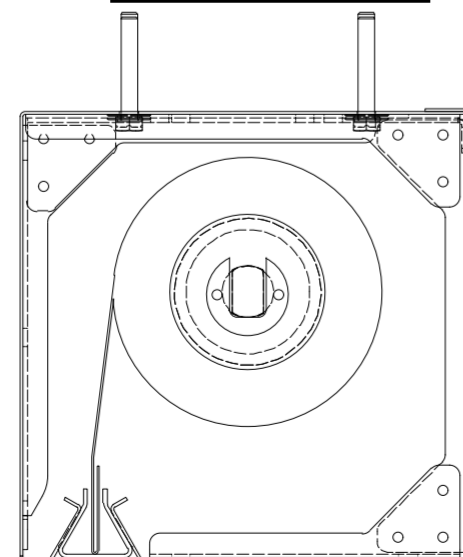

# ADEXON-FCI20E

STANDARD

OVER AND UNDER

SIDE BY SIDE

Headbox type	Fire Curtain Width	Fire Curtain Height	Headbox Dims	
			X	Y
Standard	3,500mm	8,000mm	220mm	220mm
Standard	12,000mm	6,500mm	220mm	220mm
Standard	12,000mm	8,000mm	240mm	260mm
Side by side	∞	6,000mm	250mm	170mm
Side by side	∞	>10,000mm	270mm	200mm
Over and under	∞	6,000mm	170mm	280mm
Over and under	∞	>10,000mm	200mm	360mm

Fire Curtain Width	Fire Curtain Height	Side Guide Dims	
		X	Y
120mm	70mm	12,000mm	4,500mm
130mm	70mm	12,000mm	>4,500mm

WIDE/FLAT

STANDARD

T-BAR

FACE FIXED

REVEAL FIXED

FACE FIXED

EMBEDDED

REVEAL FIXED

<small>CUBEX (UK) Ltd Complete Copyright © Copyright in this drawing subsides with Cubex (UK) Ltd. No reproduction may be made without written permission. It is issued subject to the condition that neither the drawing or any reproduction or any particulars of it shall be made or transferred to any third party without such permission.  By issuing this drawing CUBEX (UK) Ltd are not necessarily accepting any contract or terms of contract or entering into any contract that may still be under consideration and/or negotiation.</small>	<small>ADEXON Head Office, Prospect House, Hutyon Church Road, Liverpool, L36 5SH.  T: +44 (0)151 422 9111 E: admin@adexon-uk.com W: www.adexon-uk.com</small>	Created By	Checked By	Scale	Tolerance Unless Stated
		JN	TB	N/A	± 0.5mm ALL MEASUREMENTS IN mm UNLESS OTHERWISE STATED
					<b>000-000</b>
Rev.	Designed Date	Size	Sheet		
01	16/12/2022	A2	1		