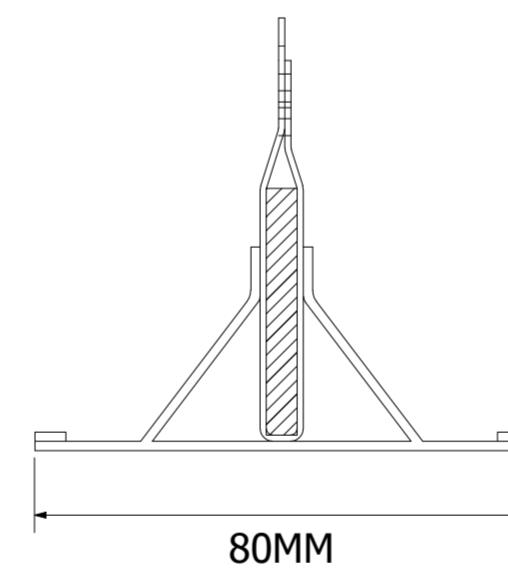

# ADEXON-FCI20E

STANDARD

OVER AND UNDER

SIDE BY SIDE

Headbox type	Fire Curtain Width	Fire Curtain Height	Headbox Dims	
			X	Y
Standard	3,500mm	8,000mm	220mm	220mm
Standard	12,000mm	6,500mm	220mm	220mm
Standard	12,000mm	8,000mm	240mm	260mm
Side by side	∞	6,000mm	250mm	170mm
Side by side	∞	>10,000mm	270mm	200mm
Over and under	∞	6,000mm	170mm	280mm
Over and under	∞	>10,000mm	200mm	360mm

Fire Curtain Width	Fire Curtain Height	Side Guide Dims	
		X	Y
120mm	70mm	12,000mm	4,500mm
130mm	70mm	12,000mm	>4,500mm

WIDE/FLAT

STANDARD

T-BAR

FACE FIXED

REVEAL FIXED

FACE FIXED

EMBEDDED

REVEAL FIXED

<small>CUBEX (UK) Ltd Complete Copyright © Copyright in this drawing subsides with Cubex (UK) Ltd. No reproduction may be made without written permission. It is issued subject to the condition that neither the drawing or any reproduction or any particulars of it shall be made or transferred to any third party without such permission.  By issuing this drawing CUBEX (UK) Ltd are not necessarily accepting any contract or terms of contract or entering into any contract that may still be under consideration and/or negotiation.</small>	<small>ADEXON Head Office, Prospect House, Hutyon Church Road, Liverpool, L36 5SH.  T: +44 (0)151 422 9111 E: admin@adexon-uk.com W: www.adexon-uk.com</small>	Created By	Checked By	Scale	Tolerance Unless Stated
		JN	TB	N/A	± 0.5mm ALL MEASUREMENTS IN mm UNLESS OTHERWISE STATED
					<b>000-000</b>
Rev.	Designed Date	Size	Sheet		
01	16/12/2022	A2	1		