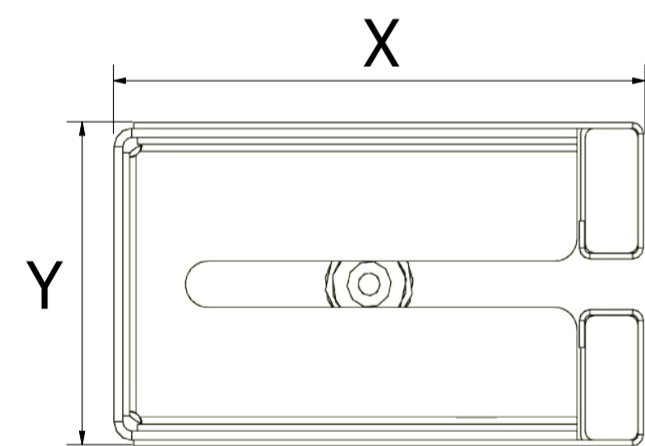

# ADEXON-FCI20E

STANDARD

OVER AND UNDER

SIDE BY SIDE

Headbox type	Fire Curtain Width	Fire Curtain Height	Headbox Dims	
			X	Y
Standard	3,500mm	8,000mm	220mm	220mm
Standard	12,000mm	6,500mm	220mm	220mm
Standard	12,000mm	8,000mm	240mm	260mm
Side by side	∞	6,000mm	250mm	170mm
Side by side	∞	>10,000mm	270mm	200mm
Over and under	∞	6,000mm	170mm	280mm
Over and under	∞	>10,000mm	200mm	360mm

Fire Curtain Width	Fire Curtain Height	Side Guide Dims	
		X	Y
120mm	70mm	12,000mm	4,500mm
130mm	70mm	12,000mm	>4,500mm

WIDE/FLAT

STANDARD

T-BAR

FACE FIXED

REVEAL FIXED

FACE FIXED

EMBEDDED

REVEAL FIXED

<small>CUBEX (UK) Ltd Complete Copyright © Copyright in this drawing subsides with Cubex (UK) Ltd. No reproduction may be made without written permission. It is issued subject to the condition that neither the drawing or any reproduction or any particulars of it shall be made or transferred to any third party without such permission.  By issuing this drawing CUBEX (UK) Ltd are not necessarily accepting any contract or terms of contract or entering into any contract that may still be under consideration and/or negotiation.</small>	<small>ADEXON Head Office, Prospect House, Hutyon Church Road, Liverpool, L36 5SH.  T: +44 (0)151 422 9111 E: admin@adexon-uk.com W: www.adexon-uk.com</small>	Created By	Checked By	Scale	Tolerance Unless Stated
		JN	TB	N/A	± 0.5mm ALL MEASUREMENTS IN mm UNLESS OTHERWISE STATED
					<b>000-000</b>
Rev.	Designed Date	Size	Sheet		
01	16/12/2022	A2	1		