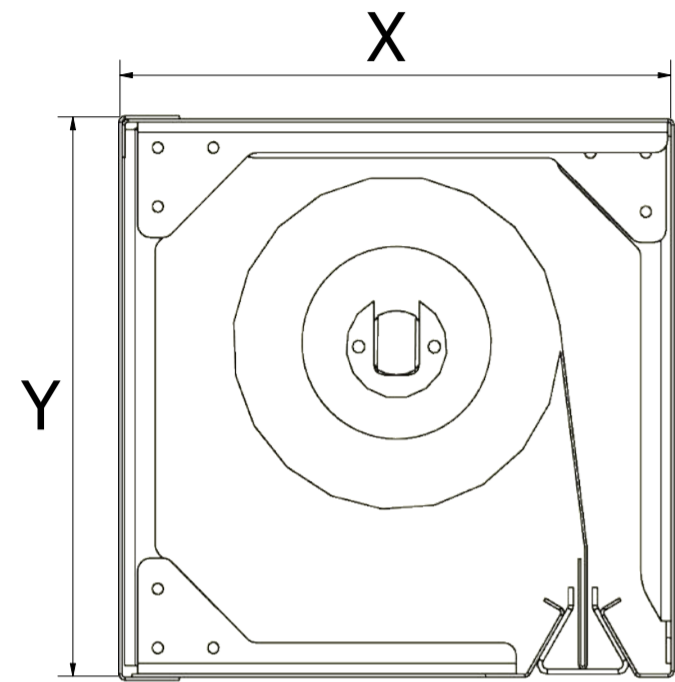

# ADEXON-FCI20E

STANDARD

OVER AND UNDER

SIDE BY SIDE

Headbox type	Fire Curtain Width	Fire Curtain Height	Headbox Dims	
			X	Y
Standard	3,500mm	8,000mm	220mm	220mm
Standard	12,000mm	6,500mm	220mm	220mm
Standard	12,000mm	8,000mm	240mm	260mm
Side by side	∞	6,000mm	250mm	170mm
Side by side	∞	>10,000mm	270mm	200mm
Over and under	∞	6,000mm	170mm	280mm
Over and under	∞	>10,000mm	200mm	360mm

Fire Curtain Width	Fire Curtain Height	Side Guide Dims	
		X	Y
120mm	70mm	12,000mm	4,500mm
130mm	70mm	12,000mm	>4,500mm

WIDE/FLAT

STANDARD

T-BAR

FACE FIXED

REVEAL FIXED

FACE FIXED

EMBEDDED

REVEAL FIXED

<small>CUBEX (UK) Ltd Complete Copyright © Copyright in this drawing subsides with Cubex (UK) Ltd. No reproduction may be made without written permission. It is issued subject to the condition that neither the drawing or any reproduction or any particulars of it shall be made or transferred to any third party without such permission.  By issuing this drawing CUBEX (UK) Ltd are not necessarily accepting any contract or terms of contract or entering into any contract that may still be under consideration and/or negotiation.</small>	<small>ADEXON Head Office, Prospect House, Hutyon Church Road, Liverpool, L36 5SH.  T: +44 (0)151 422 9111 E: admin@adexon-uk.com W: www.adexon-uk.com</small>	Created By	Checked By	Scale	Tolerance Unless Stated
		JN	TB	N/A	± 0.5mm ALL MEASUREMENTS IN mm UNLESS OTHERWISE STATED
					<b>000-000</b>
Rev.	Designed Date	Size	Sheet		
01	16/12/2022	A2	1		