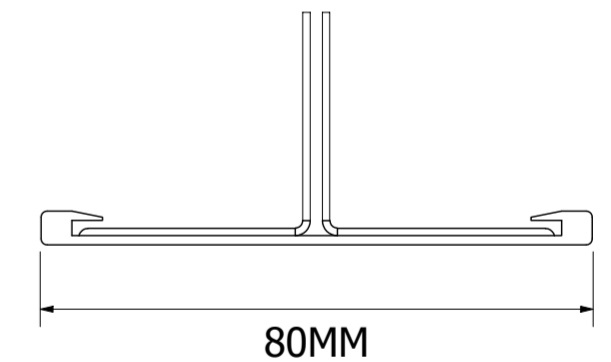

# ADEXON-FCI20E

STANDARD

OVER AND UNDER

SIDE BY SIDE

Headbox type	Fire Curtain Width	Fire Curtain Height	Headbox Dims	
			X	Y
Standard	3,500mm	8,000mm	220mm	220mm
Standard	12,000mm	6,500mm	220mm	220mm
Standard	12,000mm	8,000mm	240mm	260mm
Side by side	∞	6,000mm	250mm	170mm
Side by side	∞	>10,000mm	270mm	200mm
Over and under	∞	6,000mm	170mm	280mm
Over and under	∞	>10,000mm	200mm	360mm

Fire Curtain Width	Fire Curtain Height	Side Guide Dims	
		X	Y
120mm	70mm	12,000mm	4,500mm
130mm	70mm	12,000mm	>4,500mm

WIDE/FLAT

STANDARD

T-BAR

FACE FIXED

REVEAL FIXED

FACE FIXED

EMBEDDED

REVEAL FIXED

<small>CUBEX (UK) Ltd Complete Copyright © Copyright in this drawing subsides with Cubex (UK) Ltd. No reproduction may be made without written permission. It is issued subject to the condition that neither the drawing or any reproduction or any particulars of it shall be made or transferred to any third party without such permission.  By issuing this drawing CUBEX (UK) Ltd are not necessarily accepting any contract or terms of contract or entering into any contract that may still be under consideration and/or negotiation.</small>	<small>ADEXON Head Office, Prospect House, Hutyon Church Road, Liverpool, L36 5SH.  T: +44 (0)151 422 9111 E: admin@adexon-uk.com W: www.adexon-uk.com</small>	Created By	Checked By	Scale	Tolerance Unless Stated
		JN	TB	N/A	± 0.5mm ALL MEASUREMENTS IN mm UNLESS OTHERWISE STATED
					<b>000-000</b>
Rev.	Designed Date	Size	Sheet		
01	16/12/2022	A2	1		