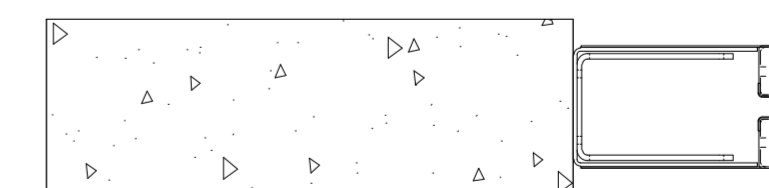

REVEAL FIXED

CUBEX (UK) Ltd Complete Copyright © Copyright in this drawing subsides with Cubex (UK) Ltd. No reproduction may be made without written permission. It is issued subject to the condition that neither the drawing or any reproduction or any particulars of it shall be made or transferred to any third party without such permission. By issuing this drawing CUBEX (UK) Ltd are not necessarily accepting any contract or terms of contract or entering into any contract that may still be under consideration and/or negotiation.	ADEXON Head Office, Prospect House, Hutyon Church Road, Liverpool, L36 5SH. T: +44 (0)151 422 9111 E: admin@adexon-uk.com W: www.adexon-uk.com	Created By	Checked By	Scale	Tolerance Unless Stated
		JN	TB	N/A	± 0.5mm ALL MEASUREMENTS IN mm UNLESS OTHERWISE STATED
					000-000
Rev.	Designed Date	Size	Sheet		
01	16/12/2022	A2	1