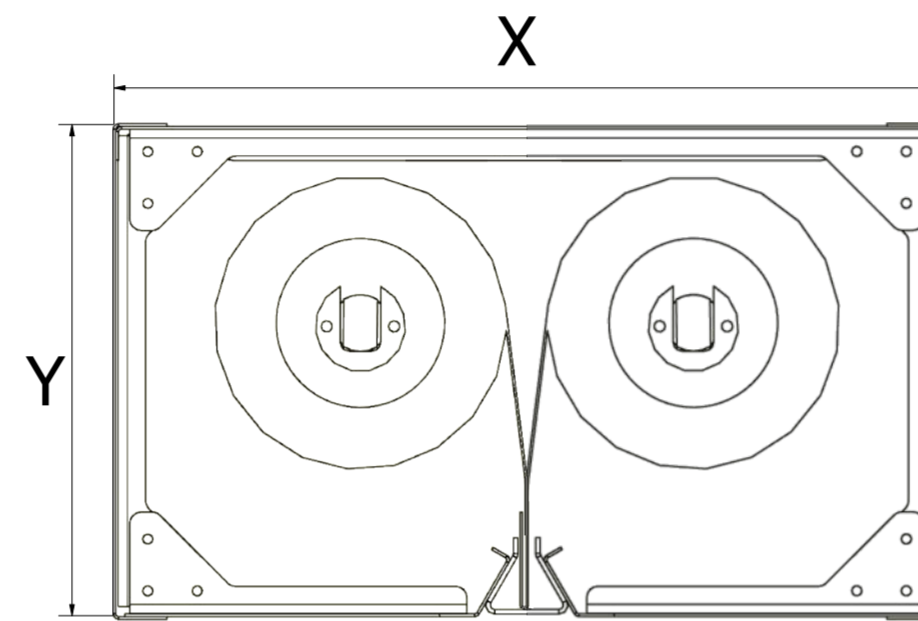

# ADEXON-FCI20E

STANDARD

OVER AND UNDER

SIDE BY SIDE

Headbox type	Fire Curtain Width	Fire Curtain Height	Headbox Dims	
			X	Y
Standard	3,500mm	8,000mm	220mm	220mm
Standard	12,000mm	6,500mm	220mm	220mm
Standard	12,000mm	8,000mm	240mm	260mm
Side by side	∞	6,000mm	250mm	170mm
Side by side	∞	>10,000mm	270mm	200mm
Over and under	∞	6,000mm	170mm	280mm
Over and under	∞	>10,000mm	200mm	360mm

Fire Curtain Width	Fire Curtain Height	Side Guide Dims	
		X	Y
120mm	70mm	12,000mm	4,500mm
130mm	70mm	12,000mm	>4,500mm

WIDE/FLAT

STANDARD

T-BAR

FACE FIXED

REVEAL FIXED

FACE FIXED

EMBEDDED

REVEAL FIXED

<small>CUBEX (UK) Ltd Complete Copyright © Copyright in this drawing subsides with Cubex (UK) Ltd. No reproduction may be made without written permission. It is issued subject to the condition that neither the drawing or any reproduction or any particulars of it shall be made or transferred to any third party without such permission.  By issuing this drawing CUBEX (UK) Ltd are not necessarily accepting any contract or terms of contract or entering into any contract that may still be under consideration and/or negotiation.</small>	<small>ADEXON Head Office, Prospect House, Hutyon Church Road, Liverpool, L36 5SH.  T: +44 (0)151 422 9111 E: admin@adexon-uk.com W: www.adexon-uk.com</small>	Created By	Checked By	Scale	Tolerance Unless Stated
		JN	TB	N/A	± 0.5mm ALL MEASUREMENTS IN mm UNLESS OTHERWISE STATED
					<b>000-000</b>
Rev.	Designed Date	Size	Sheet		
01	16/12/2022	A2	1		