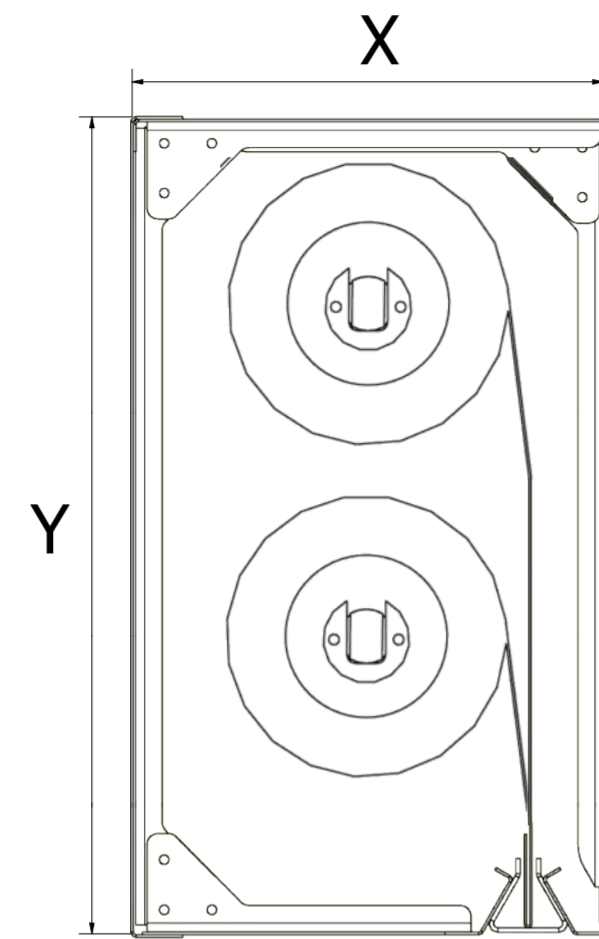

# ADEXON-FCI20E

STANDARD

OVER AND UNDER

SIDE BY SIDE

Headbox type	Fire Curtain Width	Fire Curtain Height	Headbox Dims	
			X	Y
Standard	3,500mm	8,000mm	220mm	220mm
Standard	12,000mm	6,500mm	220mm	220mm
Standard	12,000mm	8,000mm	240mm	260mm
Side by side	∞	6,000mm	250mm	170mm
Side by side	∞	>10,000mm	270mm	200mm
Over and under	∞	6,000mm	170mm	280mm
Over and under	∞	>10,000mm	200mm	360mm

Fire Curtain Width	Fire Curtain Height	Side Guide Dims	
		X	Y
120mm	70mm	12,000mm	4,500mm
130mm	70mm	12,000mm	>4,500mm

WIDE/FLAT

STANDARD

T-BAR

FACE FIXED

REVEAL FIXED

FACE FIXED

EMBEDDED

REVEAL FIXED

<small>CUBEX (UK) Ltd Complete Copyright © Copyright in this drawing subsides with Cubex (UK) Ltd. No reproduction may be made without written permission. It is issued subject to the condition that neither the drawing or any reproduction or any particulars of it shall be made or transferred to any third party without such permission.  By issuing this drawing CUBEX (UK) Ltd are not necessarily accepting any contract or terms of contract or entering into any contract that may still be under consideration and/or negotiation.</small>	<small>ADEXON Head Office, Prospect House, Hutyon Church Road, Liverpool, L36 5SH.  T: +44 (0)151 422 9111 E: admin@adexon-uk.com W: www.adexon-uk.com</small>	Created By	Checked By	Scale	Tolerance Unless Stated
		JN	TB	N/A	± 0.5mm ALL MEASUREMENTS IN mm UNLESS OTHERWISE STATED
					<b>000-000</b>
Rev.	Designed Date	Size	Sheet		
01	16/12/2022	A2	1		