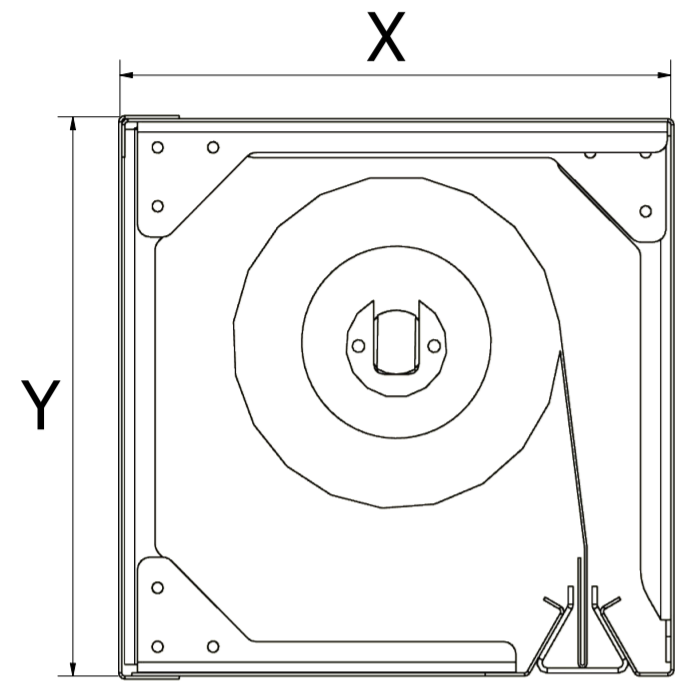

ADEXON-FC120E

STANDARD

OVER AND UNDER

SIDE BY SIDE

Headbox type	Fire Curtain Width	Fire Curtain Height	Headbox Dims	
			X	Y
Standard	3,500mm	8,000mm	220mm	220mm
Standard	12,000mm	6,500mm	220mm	220mm
Standard	12,000mm	8,000mm	240mm	260mm
Side by side	∞	6,000mm	250mm	170mm
Side by side	∞	>10,000mm	270mm	200mm
Over and under	∞	6,000mm	170mm	280mm
Over and under	∞	>10,000mm	200mm	360mm