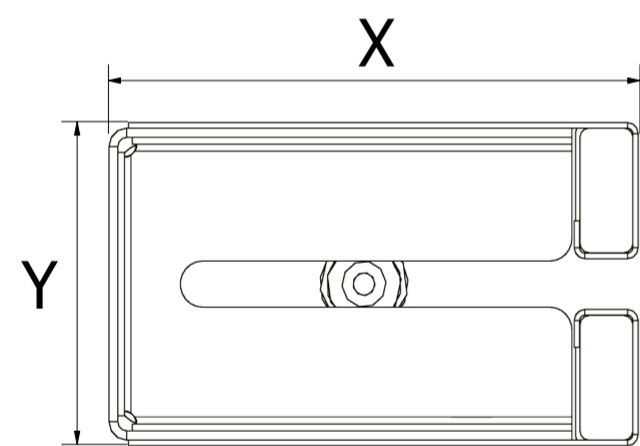

Fire Curtain Width	Fire Curtain Height	Side Guide Dims	
		X	Y
12,000mm	4,500mm	120mm	70mm
12,000mm	>4,500mm	130mm	70mm