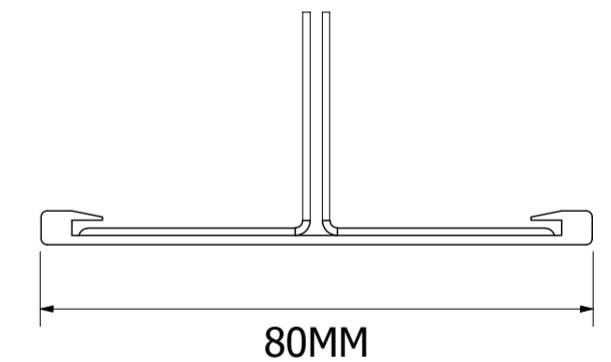

WIDE/FLAT

STANDARD

T-BAR