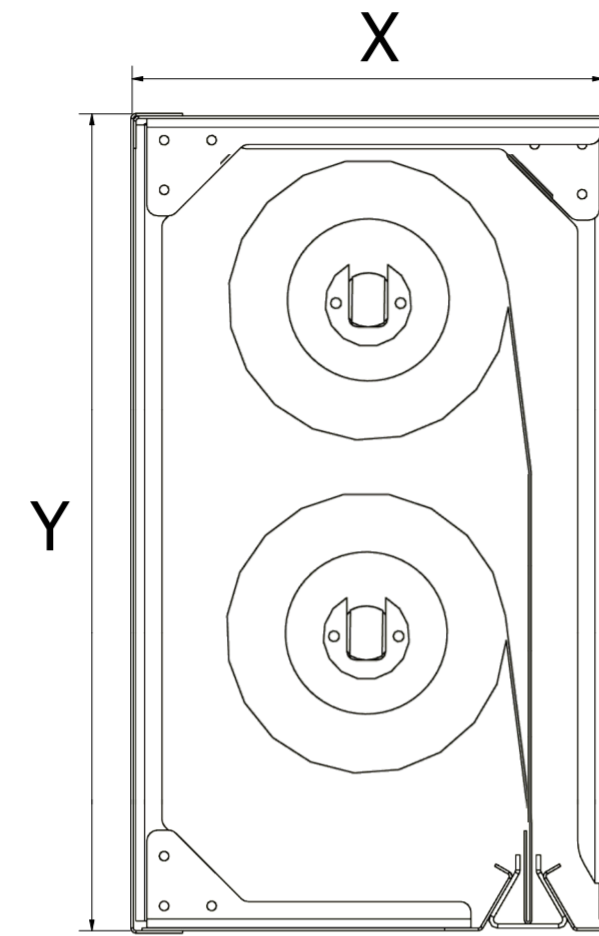

ADEXON-FC120E

STANDARD

OVER AND UNDER

SIDE BY SIDE

Headbox type	Fire Curtain Width	Fire Curtain Height	Headbox Dims	
			X	Y
Standard	3,500mm	8,000mm	220mm	220mm
Standard	12,000mm	6,500mm	220mm	220mm
Standard	12,000mm	8,000mm	240mm	260mm
Side by side	∞	6,000mm	250mm	170mm
Side by side	∞	>10,000mm	270mm	200mm
Over and under	∞	6,000mm	170mm	280mm
Over and under	∞	>10,000mm	200mm	360mm