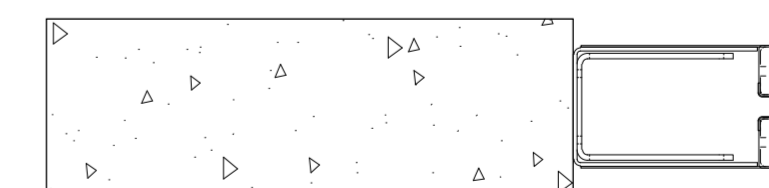

REVEAL FIXED

ADEXON
Head Office,
Prospect House,
Hutyn Church Road,
Liverpool,
L36 5SH.
T: +44 (0)151 422 9111
E: admin@adexon-uk.com
W: www.adexon-uk.com

ADEXON

Created By
JN
Checked By
TB
Scale
N/A
Tolerance Unless Stated
± 0.5mm ALL MEASUREMENTS IN mm UNLESS OTHERWISE STATED
Drawing Title

000-000
Rev. 01
Designed Date 16/12/2022
Size A2
Sheet 1