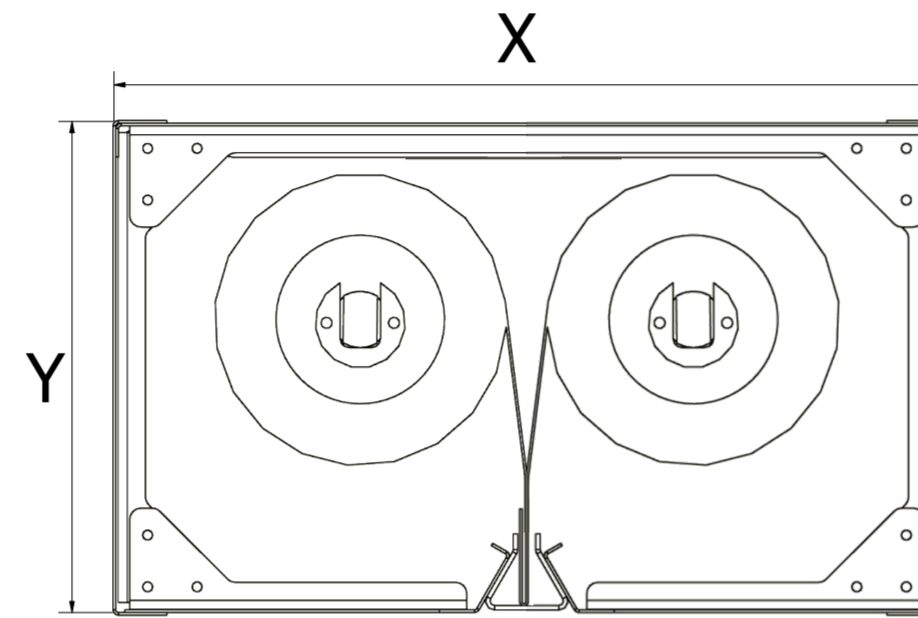

ADEXON-FC120E

STANDARD

OVER AND UNDER

SIDE BY SIDE

Headbox type	Fire Curtain Width	Fire Curtain Height	Headbox Dims	
			X	Y
Standard	3,500mm	8,000mm	220mm	220mm
Standard	12,000mm	6,500mm	220mm	220mm
Standard	12,000mm	8,000mm	240mm	260mm
Side by side	∞	6,000mm	250mm	170mm
Side by side	∞	>10,000mm	270mm	200mm
Over and under	∞	6,000mm	170mm	280mm
Over and under	∞	>10,000mm	200mm	360mm