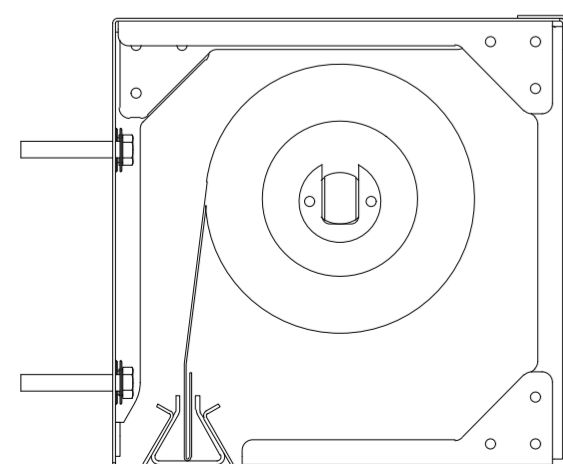

FACE FIXED

ADEXON
Head Office,
Prospect House,
Hutyn Church Road,
Liverpool,
L36 5SH.
T: +44 (0)151 422 9111
E: admin@adexon-uk.com
W: www.adexon-uk.com

ADEXON

Created By
JN
Checked By
TB
Scale
N/A
Tolerance Unless Stated
± 0.5mm ALL MEASUREMENTS IN mm UNLESS OTHERWISE STATED
Drawing Title

000-000
Rev. 01
Designed Date 16/12/2022
Size A2
Sheet 1