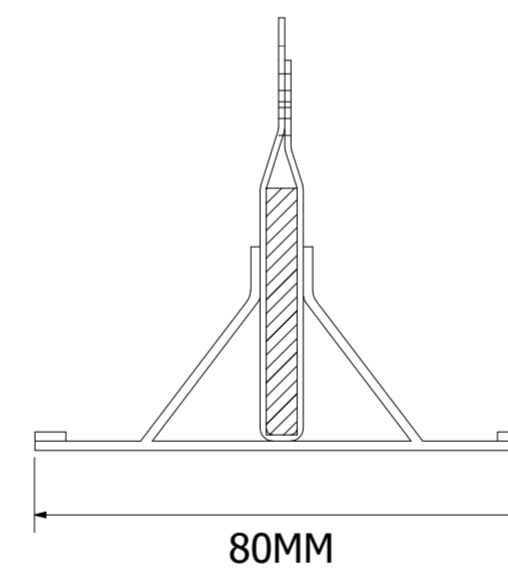

EMBEDDED

WIDE/FLAT

T-BAR