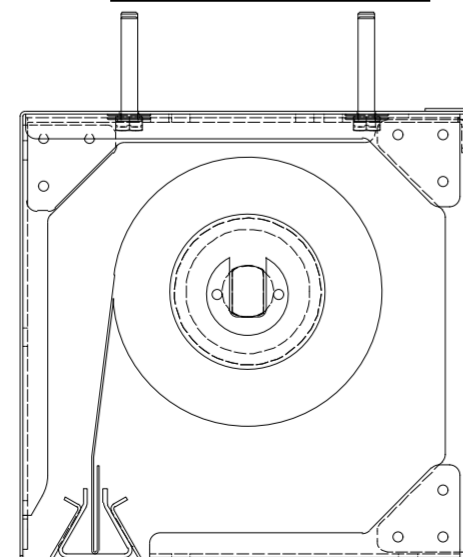

REVEAL FIXED

ADEXON
Head Office,
Prospect House,
Hutyn Church Road,
Liverpool,
L36 5SH.
T: +44 (0)151 422 9111
E: admin@adexon-uk.com
W: www.adexon-uk.com

ADEXON

Created By
JN
Checked By
TB
Scale
N/A
Tolerance Unless Stated
± 0.5mm ALL MEASUREMENTS IN mm UNLESS OTHERWISE STATED
Drawing Title

000-000
Rev. 01
Designed Date 16/12/2022
Size A2
Sheet 1