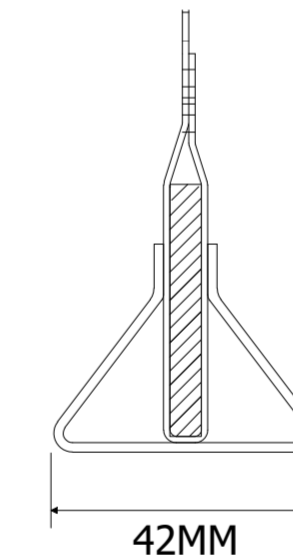

REVEAL FIXED

STANDARD

T-BAR