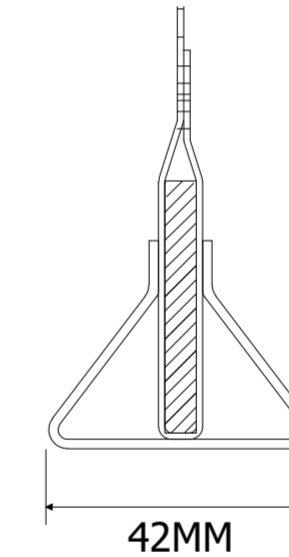

ADEXON-FCI20EW

Performance Rating	Fire Curtain Width	Fire Curtain Height	Headbox Dims	
			X	Y
EW 60 & 90	12,000mm	3,500mm	220mm	220mm
EW 60 & 90	4,000mm	7,000mm	240mm	260mm
EW 60 & 90	12,000mm	6,000mm	240mm	260mm
EW 120	12,000mm	3,500mm	240mm	260mm
EW 60 & 90	12,000mm	8,000mm	260mm	300mm
EW 120	12,000mm	6,500mm	260mm	300mm

Fire Curtain Width	Fire Curtain Height	Side Guide Dims	
		X	Y
120mm	70mm	12,000mm	4,500mm
130mm	70mm	12,000mm	>4,500mm

WIDE/FLAT

STANDARD

T-BAR

FACE FIXED

REVEAL FIXED

FACE FIXED

EMBEDDED

REVEAL FIXED

<small>CUBEX (UK) Ltd Complete Copyright © Copyright in this drawing subsides with Cubex (UK) Ltd. No reproduction may be made without written permission. It is issued subject to the condition that neither the drawing or any reproduction or any particulars of it shall be made or transferred to any third party without such permission.</small>	<small>ADEXON Head Office, Prospect House, Hutyon Church Road, Liverpool, L36 5SH.</small>	Created By	Checked By	Scale	Tolerance Unless Stated
		JN	TB	N/A	± 0.5mm ALL MEASUREMENTS IN mm UNLESS OTHERWISE STATED
					000-000
<small>By issuing this drawing CUBEX (UK) Ltd are not necessarily accepting any contract or terms of contract or entering into any contract that may still be under consideration and/or negotiation.</small>	<small>T: +44 (0)151 422 9111 E: admin@adexon-uk.com W: www.adexon-uk.com</small>	Rev.	Designed Date	Size	Sheet
		01	16/12/2022	A2	1