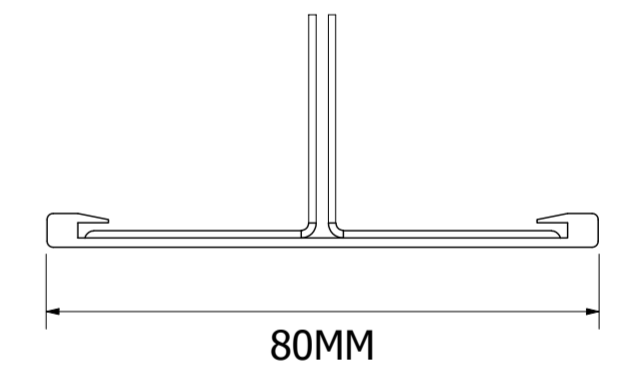

ADEXON-FCI20EW

Performance Rating	Fire Curtain Width	Fire Curtain Height	Headbox Dims	
			X	Y
EW 60 & 90	12,000mm	3,500mm	220mm	220mm
EW 60 & 90	4,000mm	7,000mm	240mm	260mm
EW 60 & 90	12,000mm	6,000mm	240mm	260mm
EW 120	12,000mm	3,500mm	240mm	260mm
EW 60 & 90	12,000mm	8,000mm	260mm	300mm
EW 120	12,000mm	6,500mm	260mm	300mm

Fire Curtain Width	Fire Curtain Height	Side Guide Dims	
		X	Y
120mm	70mm	12,000mm	4,500mm
130mm	70mm	12,000mm	>4,500mm

WIDE/FLAT

STANDARD

T-BAR

FACE FIXED

REVEAL FIXED

FACE FIXED

EMBEDDED

REVEAL FIXED

<small>CUBEX (UK) Ltd Complete Copyright © Copyright in this drawing subsides with Cubex (UK) Ltd. No reproduction may be made without written permission. It is issued subject to the condition that neither the drawing or any reproduction or any particulars of it shall be made or transferred to any third party without such permission.</small>	<small>ADEXON Head Office, Prospect House, Hutyon Church Road, Liverpool, L36 5SH.</small>	Created By	Checked By	Scale	Tolerance Unless Stated
		JN	TB	N/A	± 0.5mm ALL MEASUREMENTS IN mm UNLESS OTHERWISE STATED
					000-000
<small>By issuing this drawing CUBEX (UK) Ltd are not necessarily accepting any contract or terms of contract or entering into any contract that may still be under consideration and/or negotiation.</small>	<small>T: +44 (0)151 422 9111 E: admin@adexon-uk.com W: www.adexon-uk.com</small>	Rev.	Designed Date	Size	Sheet
		01	16/12/2022	A2	1