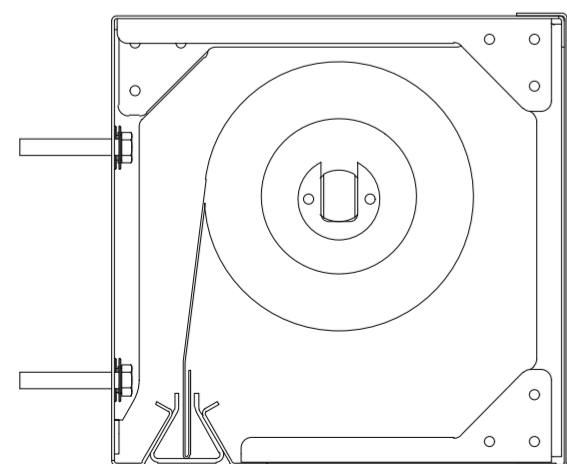

ADEXON-FCI20EW

Performance Rating	Fire Curtain Width	Fire Curtain Height	Headbox Dims	
			X	Y
EW 60 & 90	12,000mm	3,500mm	220mm	220mm
EW 60 & 90	4,000mm	7,000mm	240mm	260mm
EW 60 & 90	12,000mm	6,000mm	240mm	260mm
EW 120	12,000mm	3,500mm	240mm	260mm
EW 60 & 90	12,000mm	8,000mm	260mm	300mm
EW 120	12,000mm	6,500mm	260mm	300mm

Fire Curtain Width	Fire Curtain Height	Side Guide Dims	
		X	Y
120mm	70mm	12,000mm	4,500mm
130mm	70mm	12,000mm	>4,500mm

WIDE/FLAT

STANDARD

T-BAR

FACE FIXED

REVEAL FIXED

FACE FIXED

EMBEDDED

REVEAL FIXED

<small>CUBEX (UK) Ltd Complete Copyright © Copyright in this drawing subsides with Cubex (UK) Ltd. No reproduction may be made without written permission. It is issued subject to the condition that neither the drawing or any reproduction or any particulars of it shall be made or transferred to any third party without such permission.</small>	<small>ADEXON Head Office, Prospect House, Hutyon Church Road, Liverpool, L36 5SH.</small>	Created By	Checked By	Scale	Tolerance Unless Stated
		JN	TB	N/A	± 0.5mm ALL MEASUREMENTS IN mm UNLESS OTHERWISE STATED
					000-000
<small>By issuing this drawing CUBEX (UK) Ltd are not necessarily accepting any contract or terms of contract or entering into any contract that may still be under consideration and/or negotiation.</small>	<small>T: +44 (0)151 422 9111 E: admin@adexon-uk.com W: www.adexon-uk.com</small>	Rev.	Designed Date	Size	Sheet
		01	16/12/2022	A2	1