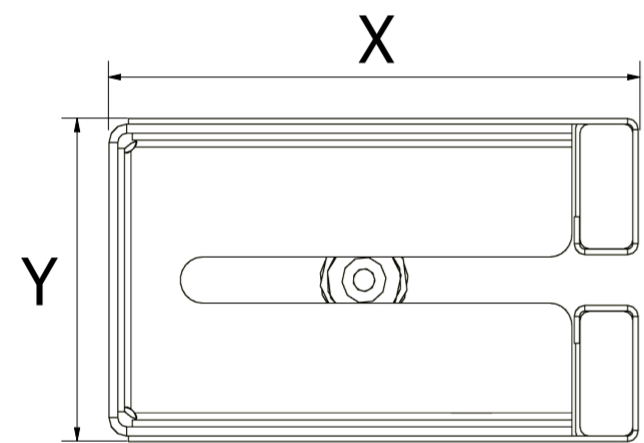

ADEXON-FCI20EW

Performance Rating	Fire Curtain Width	Fire Curtain Height	Headbox Dims	
			X	Y
EW 60 & 90	12,000mm	3,500mm	220mm	220mm
EW 60 & 90	4,000mm	7,000mm	240mm	260mm
EW 60 & 90	12,000mm	6,000mm	240mm	260mm
EW 120	12,000mm	3,500mm	240mm	260mm
EW 60 & 90	12,000mm	8,000mm	260mm	300mm
EW 120	12,000mm	6,500mm	260mm	300mm

Fire Curtain Width	Fire Curtain Height	Side Guide Dims	
		X	Y
120mm	70mm	12,000mm	4,500mm
130mm	70mm	12,000mm	>4,500mm

WIDE/FLAT

STANDARD

T-BAR

FACE FIXED

REVEAL FIXED

FACE FIXED

EMBEDDED

REVEAL FIXED

<small>CUBEX (UK) Ltd Complete Copyright © Copyright in this drawing subsides with Cubex (UK) Ltd. No reproduction may be made without written permission. It is issued subject to the condition that neither the drawing or any reproduction or any particulars of it shall be made or transferred to any third party without such permission.</small>	<small>ADEXON Head Office, Prospect House, Hutyon Church Road, Liverpool, L36 5SH.</small>	Created By	Checked By	Scale	Tolerance Unless Stated
		JN	TB	N/A	± 0.5mm ALL MEASUREMENTS IN mm UNLESS OTHERWISE STATED
					000-000
<small>By issuing this drawing CUBEX (UK) Ltd are not necessarily accepting any contract or terms of contract or entering into any contract that may still be under consideration and/or negotiation.</small>	<small>T: +44 (0)151 422 9111 E: admin@adexon-uk.com W: www.adexon-uk.com</small>	Rev.	Designed Date	Size	Sheet
		01	16/12/2022	A2	1