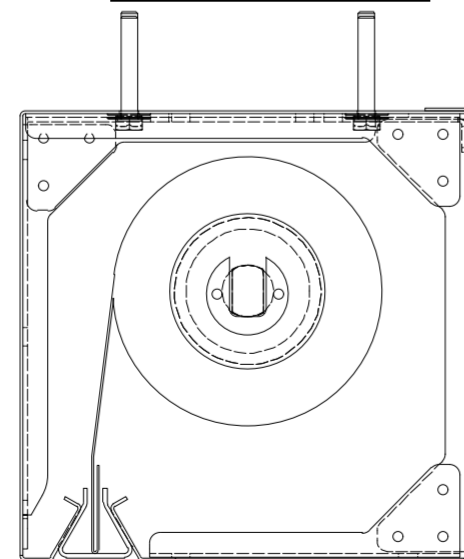

ADEXON-FCI20EW

Performance Rating	Fire Curtain Width	Fire Curtain Height	Headbox Dims	
			X	Y
EW 60 & 90	12,000mm	3,500mm	220mm	220mm
EW 60 & 90	4,000mm	7,000mm	240mm	260mm
EW 60 & 90	12,000mm	6,000mm	240mm	260mm
EW 120	12,000mm	3,500mm	240mm	260mm
EW 60 & 90	12,000mm	8,000mm	260mm	300mm
EW 120	12,000mm	6,500mm	260mm	300mm

Fire Curtain Width	Fire Curtain Height	Side Guide Dims	
		X	Y
120mm	70mm	12,000mm	4,500mm
130mm	70mm	12,000mm	>4,500mm

WIDE/FLAT

STANDARD

T-BAR

FACE FIXED

REVEAL FIXED

FACE FIXED

EMBEDDED

REVEAL FIXED

<small>CUBEX (UK) Ltd Complete Copyright © Copyright in this drawing subsides with Cubex (UK) Ltd. No reproduction may be made without written permission. It is issued subject to the condition that neither the drawing or any reproduction or any particulars of it shall be made or transferred to any third party without such permission.</small>	<small>ADEXON Head Office, Prospect House, Hutyon Church Road, Liverpool, L36 5SH.</small>	Created By	Checked By	Scale	Tolerance Unless Stated
		JN	TB	N/A	± 0.5mm ALL MEASUREMENTS IN mm UNLESS OTHERWISE STATED
					000-000
<small>By issuing this drawing CUBEX (UK) Ltd are not necessarily accepting any contract or terms of contract or entering into any contract that may still be under consideration and/or negotiation.</small>	<small>T: +44 (0)151 422 9111 E: admin@adexon-uk.com W: www.adexon-uk.com</small>	Rev.	Designed Date	Size	Sheet
		01	16/12/2022	A2	1