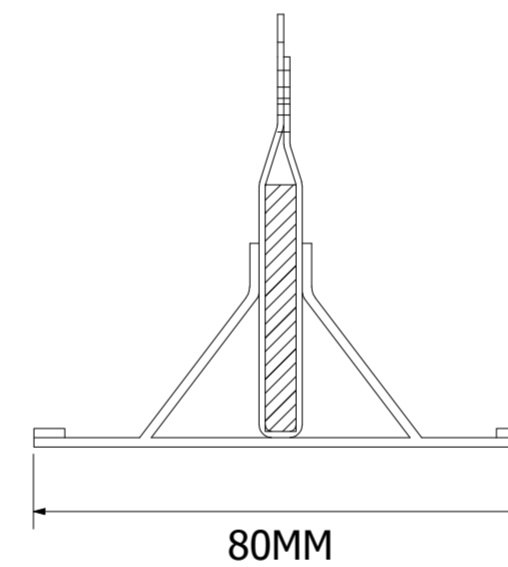

ADEXON-FCI20EW

Performance Rating	Fire Curtain Width	Fire Curtain Height	Headbox Dims	
			X	Y
EW 60 & 90	12,000mm	3,500mm	220mm	220mm
EW 60 & 90	4,000mm	7,000mm	240mm	260mm
EW 60 & 90	12,000mm	6,000mm	240mm	260mm
EW 120	12,000mm	3,500mm	240mm	260mm
EW 60 & 90	12,000mm	8,000mm	260mm	300mm
EW 120	12,000mm	6,500mm	260mm	300mm

Fire Curtain Width	Fire Curtain Height	Side Guide Dims	
		X	Y
120mm	70mm	12,000mm	4,500mm
130mm	70mm	12,000mm	>4,500mm

WIDE/FLAT

STANDARD

T-BAR

FACE FIXED

REVEAL FIXED

FACE FIXED

EMBEDDED

REVEAL FIXED

<small>CUBEX (UK) Ltd Complete Copyright © Copyright in this drawing subsides with Cubex (UK) Ltd. No reproduction may be made without written permission. It is issued subject to the condition that neither the drawing or any reproduction or any particulars of it shall be made or transferred to any third party without such permission.</small>	<small>ADEXON Head Office, Prospect House, Hutyon Church Road, Liverpool, L36 5SH.</small>	Created By	Checked By	Scale	Tolerance Unless Stated
		JN	TB	N/A	± 0.5mm ALL MEASUREMENTS IN mm UNLESS OTHERWISE STATED
					000-000
<small>By issuing this drawing CUBEX (UK) Ltd are not necessarily accepting any contract or terms of contract or entering into any contract that may still be under consideration and/or negotiation.</small>	<small>T: +44 (0)151 422 9111 E: admin@adexon-uk.com W: www.adexon-uk.com</small>	Rev.	Designed Date	Size	Sheet
		01	16/12/2022	A2	1