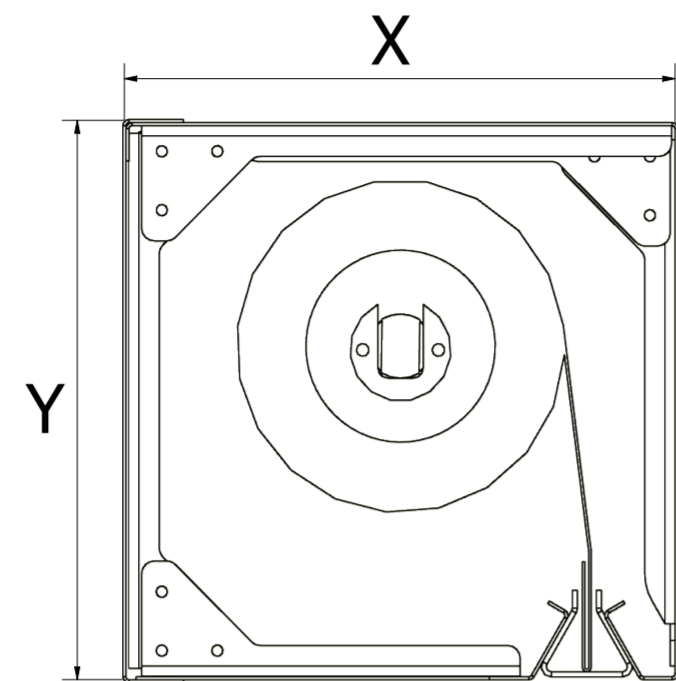

ADEXON-FCI20EW

Performance Rating	Fire Curtain Width	Fire Curtain Height	Headbox Dims	
			X	Y
EW 60 & 90	12,000mm	3,500mm	220mm	220mm
EW 60 & 90	4,000mm	7,000mm	240mm	260mm
EW 60 & 90	12,000mm	6,000mm	240mm	260mm
EW 120	12,000mm	3,500mm	240mm	260mm
EW 60 & 90	12,000mm	8,000mm	260mm	300mm
EW 120	12,000mm	6,500mm	260mm	300mm

Fire Curtain Width	Fire Curtain Height	Side Guide Dims	
		X	Y
120mm	70mm	12,000mm	4,500mm
130mm	70mm	12,000mm	>4,500mm

WIDE/FLAT

STANDARD

T-BAR

FACE FIXED

REVEAL FIXED

FACE FIXED

EMBEDDED