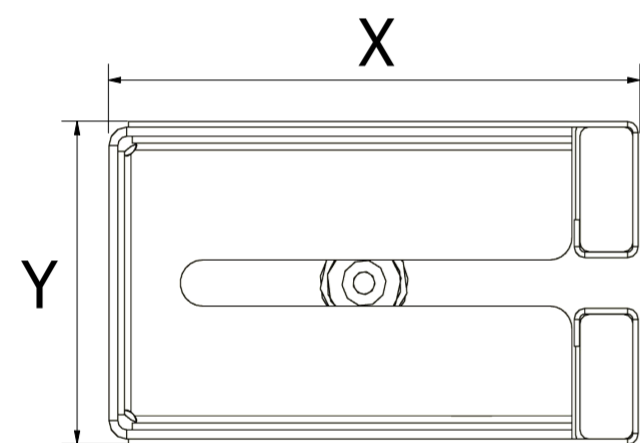

Fire Curtain Width	Fire Curtain Height	Side Guide Dims	
		X	Y
120mm	70mm	12,000mm	4,500mm
130mm	70mm	12,000mm	>4,500mm