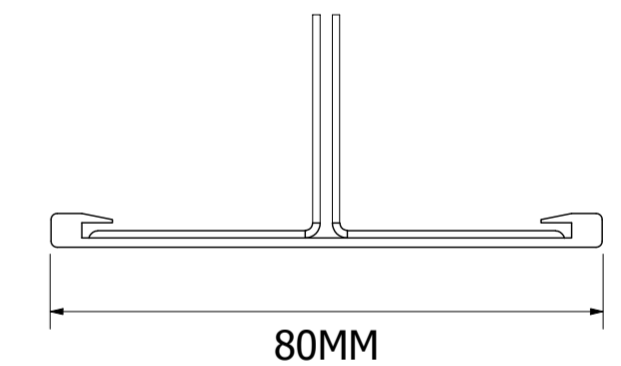

ADEXON-FCI80EI

Fire Curtain Width	Fire Curtain Height	Headbox dims	
		X	Y
3,500mm	8,000mm	220mm	220mm
12,000mm	6,500mm	220mm	220mm
12,000mm	8,000mm	240mm	260mm

Fire Curtain Width	Fire Curtain Height	Side Guide Dims	
		X	Y
120mm	70mm	12,000mm	4,500mm
130mm	70mm	12,000mm	>4,500mm

T-BAR

ADEXON
Head Office,
Prospect House,
Hutyon Church Road,
Liverpool,
L36 5SH.
T: +44 (0)151 422 9111
E: admin@adexon-uk.com
W: www.adexon-uk.com

ADEXON®

Created By
JN
Checked By
TB
Scale
N/A
Drawing Title

Tolerance Unless Stated
± 0.5mm ALL MEASUREMENTS IN mm UNLESS OTHERWISE STATED
000-000
Rev. 01
Designed Date 16/12/2022
Size A2
Sheet 1