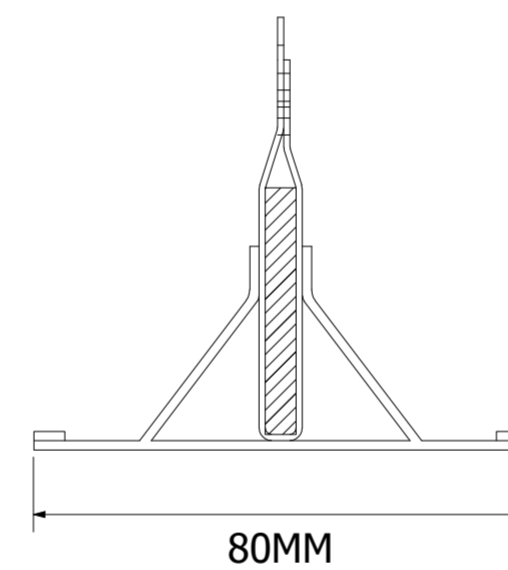

ADEXON-FCI80EI

Fire Curtain Width	Fire Curtain Height	Headbox dims	
		X	Y
3,500mm	8,000mm	220mm	220mm
12,000mm	6,500mm	220mm	220mm
12,000mm	8,000mm	240mm	260mm

Fire Curtain Width	Fire Curtain Height	Side Guide Dims	
		X	Y
120mm	70mm	12,000mm	4,500mm
130mm	70mm	12,000mm	>4,500mm

WIDE/FLAT

T-BAR

ADEXON
Head Office,
Prospect House,
Hutyon Church Road,
Liverpool,
L36 5SH.
T: +44 (0)151 422 9111
E: admin@adexon-uk.com
W: www.adexon-uk.com

ADEXON®

Created By
JN
Checked By
TB
Scale
N/A
Drawing Title

Tolerance Unless Stated
± 0.5mm ALL MEASUREMENTS IN mm UNLESS OTHERWISE STATED
000-000
Rev. 01
Designed Date 16/12/2022
Size A2
Sheet 1