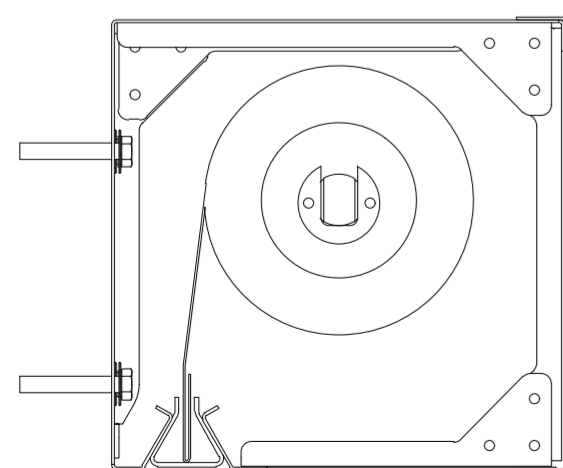

ADEXON-FCI80EI

Fire Curtain Width	Fire Curtain Height	Headbox dims	
		X	Y
3,500mm	8,000mm	220mm	220mm
12,000mm	6,500mm	220mm	220mm
12,000mm	8,000mm	240mm	260mm

Fire Curtain Width	Fire Curtain Height	Side Guide Dims	
		X	Y
120mm	70mm	12,000mm	4,500mm
130mm	70mm	12,000mm	>4,500mm

T-BAR

FACE FIXED

ADEXON
Head Office,
Prospect House,
Hutyon Church Road,
Liverpool,
L36 5SH.
T: +44 (0)151 422 9111
E: admin@adexon-uk.com
W: www.adexon-uk.com

ADEXON®

Created By
JN
Checked By
TB
Scale
N/A
Drawing Title

Tolerance Unless Stated
± 0.5mm ALL MEASUREMENTS IN mm UNLESS OTHERWISE STATED
000-000
Rev. 01
Designed Date 16/12/2022
Size A2
Sheet 1