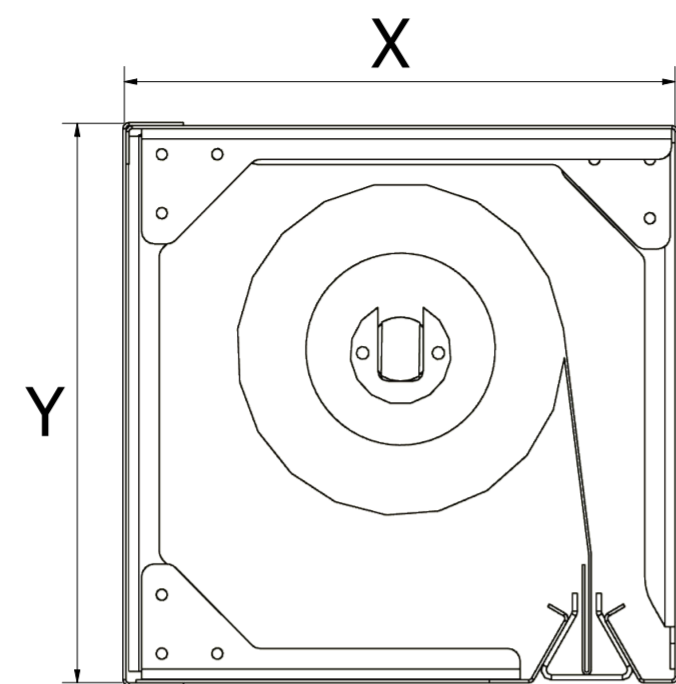

ADEXON-FCI80EI

Fire Curtain Width	Fire Curtain Height	Headbox dims	
		X	Y
3,500mm	8,000mm	220mm	220mm
12,000mm	6,500mm	220mm	220mm
12,000mm	8,000mm	240mm	260mm