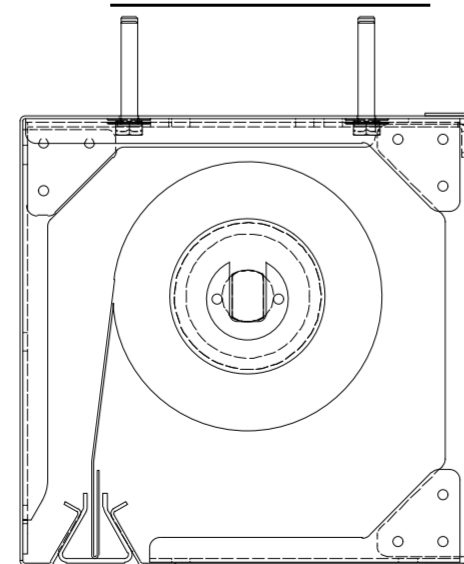

REVEAL FIXED