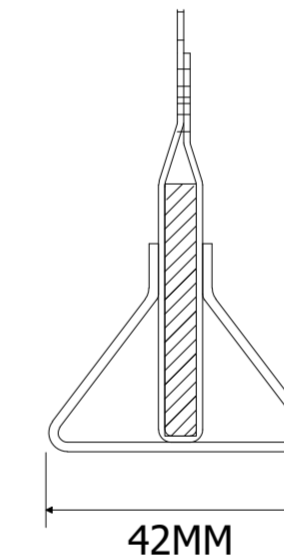

STANDARD

T-BAR