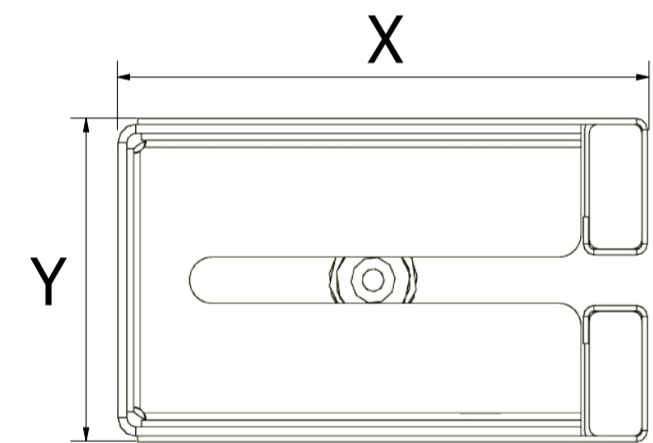

ADEXON-FC60EW & FC90EW

Performance Rating	Fire Curtain Width	Fire Curtain Height	Headbox Dims	
			X	Y
EW 60 & 90	12,000mm	3,500mm	220mm	220mm
EW 60 & 90	4,000mm	7,000mm	240mm	260mm
EW 60 & 90	12,000mm	6,000mm	240mm	260mm
EW 60 & 90	12,000mm	8,000mm	260mm	300mm

Fire Curtain Width	Fire Curtain Height	Side Guide Dims	
		X	Y
120mm	70mm	12,000mm	4,500mm
130mm	70mm	12,000mm	>4,500mm

WIDE/FLAT

STANDARD

T-BAR

FACE FIXED

REVEAL FIXED

FACE FIXED

EMBEDDED

REVEAL FIXED

<small>CUBEX (UK) Ltd Complete Copyright © Copyright in this drawing subsides with Cubex (UK) Ltd. No reproduction may be made without written permission. It is issued subject to the condition that neither the drawing or any reproduction or any particulars of it shall be made or transferred to any third party without such permission.</small>	<small>ADEXON Head Office, Prospect House, Hutyon Church Road, Liverpool, L36 5SH.</small>	Created By	Checked By	Scale	Tolerance Unless Stated
		JN	TB	N/A	± 0.5mm ALL MEASUREMENTS IN mm UNLESS OTHERWISE STATED
					000-000
<small>By issuing this drawing CUBEX (UK) Ltd are not necessarily accepting any contract or terms of contract or entering into any contract that may still be under consideration and/or negotiation.</small>	<small>T: +44 (0)151 422 9111 E: admin@adexon-uk.com W: www.adexon-uk.com</small>	Rev.	Designed Date	Size	Sheet
		01	16/12/2022	A2	1