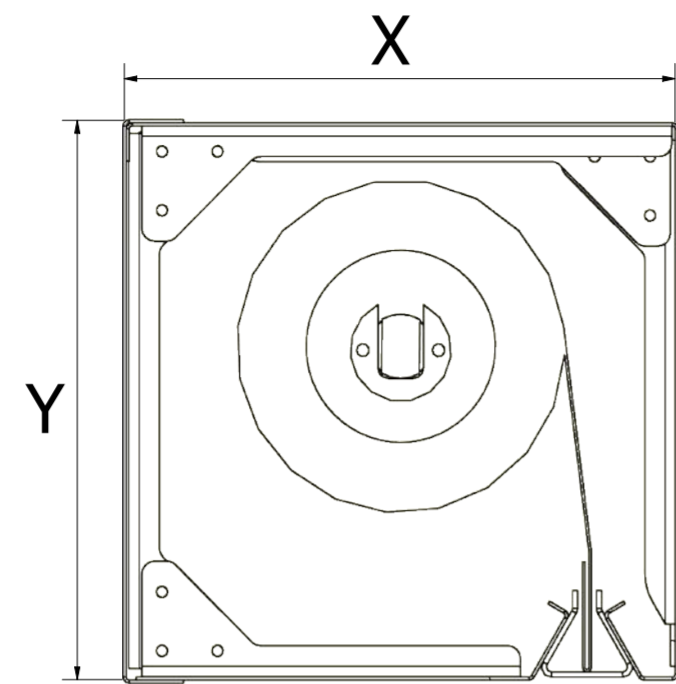

ADEXON-FC60EW & FC90EW

Performance Rating	Fire Curtain Width	Fire Curtain Height	Headbox Dims	
			X	Y
EW 60 & 90	12,000mm	3,500mm	220mm	220mm
EW 60 & 90	4,000mm	7,000mm	240mm	260mm
EW 60 & 90	12,000mm	6,000mm	240mm	260mm
EW 60 & 90	12,000mm	8,000mm	260mm	300mm

Fire Curtain Width	Fire Curtain Height	Side Guide Dims	
		X	Y
120mm	70mm	12,000mm	4,500mm
130mm	70mm	12,000mm	>4,500mm

WIDE/FLAT

STANDARD

T-BAR

FACE FIXED

REVEAL FIXED

FACE FIXED

EMBEDDED

REVEAL FIXED

<small>CUBEX (UK) Ltd Complete Copyright © Copyright in this drawing subsides with Cubex (UK) Ltd. No reproduction may be made without written permission. It is issued subject to the condition that neither the drawing or any reproduction or any particulars of it shall be made or transferred to any third party without such permission.</small>	<small>ADEXON Head Office, Prospect House, Hutyon Church Road, Liverpool, L36 5SH.</small>	Created By	Checked By	Scale	Tolerance Unless Stated
		JN	TB	N/A	± 0.5mm ALL MEASUREMENTS IN mm UNLESS OTHERWISE STATED
					000-000
<small>By issuing this drawing CUBEX (UK) Ltd are not necessarily accepting any contract or terms of contract or entering into any contract that may still be under consideration and/or negotiation.</small>	<small>T: +44 (0)151 422 9111 E: admin@adexon-uk.com W: www.adexon-uk.com</small>	Rev.	Designed Date	Size	Sheet
		01	16/12/2022	A2	1