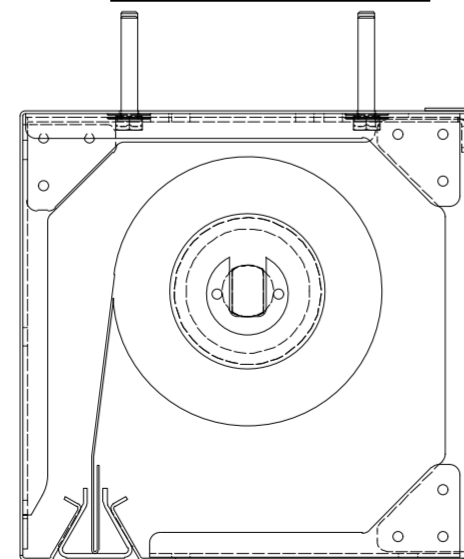

ADEXON-FC60EW & FC90EW

Performance Rating	Fire Curtain Width	Fire Curtain Height	Headbox Dims	
			X	Y
EW 60 & 90	12,000mm	3,500mm	220mm	220mm
EW 60 & 90	4,000mm	7,000mm	240mm	260mm
EW 60 & 90	12,000mm	6,000mm	240mm	260mm
EW 60 & 90	12,000mm	8,000mm	260mm	300mm

Fire Curtain Width	Fire Curtain Height	Side Guide Dims	
		X	Y
120mm	70mm	12,000mm	4,500mm
130mm	70mm	12,000mm	>4,500mm

WIDE/FLAT

STANDARD

T-BAR

FACE FIXED

REVEAL FIXED

FACE FIXED

EMBEDDED

REVEAL FIXED

<small>CUBEX (UK) Ltd Complete Copyright © Copyright in this drawing subsides with Cubex (UK) Ltd. No reproduction may be made without written permission. It is issued subject to the condition that neither the drawing or any reproduction or any particulars of it shall be made or transferred to any third party without such permission.</small>	<small>ADEXON Head Office, Prospect House, Hutyon Church Road, Liverpool, L36 5SH.</small>	Created By	Checked By	Scale	Tolerance Unless Stated
		JN	TB	N/A	± 0.5mm ALL MEASUREMENTS IN mm UNLESS OTHERWISE STATED
					000-000
<small>By issuing this drawing CUBEX (UK) Ltd are not necessarily accepting any contract or terms of contract or entering into any contract that may still be under consideration and/or negotiation.</small>	<small>T: +44 (0)151 422 9111 E: admin@adexon-uk.com W: www.adexon-uk.com</small>	Rev.	Designed Date	Size	Sheet
		01	16/12/2022	A2	1