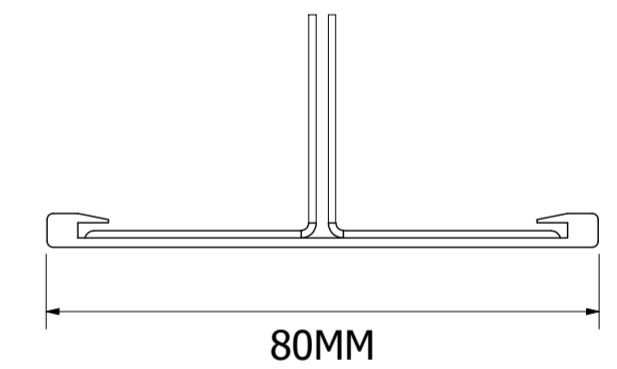

ADEXON-FC60EW & FC90EW

Performance Rating	Fire Curtain Width	Fire Curtain Height	Headbox Dims	
			X	Y
EW 60 & 90	12,000mm	3,500mm	220mm	220mm
EW 60 & 90	4,000mm	7,000mm	240mm	260mm
EW 60 & 90	12,000mm	6,000mm	240mm	260mm
EW 60 & 90	12,000mm	8,000mm	260mm	300mm

Fire Curtain Width	Fire Curtain Height	Side Guide Dims	
		X	Y
120mm	70mm	12,000mm	4,500mm
130mm	70mm	12,000mm	>4,500mm

WIDE/FLAT

STANDARD

T-BAR

FACE FIXED

REVEAL FIXED

FACE FIXED

EMBEDDED

REVEAL FIXED

<small>CUBEX (UK) Ltd Complete Copyright © Copyright in this drawing subsides with Cubex (UK) Ltd. No reproduction may be made without written permission. It is issued subject to the condition that neither the drawing or any reproduction or any particulars of it shall be made or transferred to any third party without such permission.</small>	<small>ADEXON Head Office, Prospect House, Hutyon Church Road, Liverpool, L36 5SH.</small>	Created By	Checked By	Scale	Tolerance Unless Stated
		JN	TB	N/A	± 0.5mm ALL MEASUREMENTS IN mm UNLESS OTHERWISE STATED
					000-000
<small>By issuing this drawing CUBEX (UK) Ltd are not necessarily accepting any contract or terms of contract or entering into any contract that may still be under consideration and/or negotiation.</small>	<small>T: +44 (0)151 422 9111 E: admin@adexon-uk.com W: www.adexon-uk.com</small>	Rev.	Designed Date	Size	Sheet
		01	16/12/2022	A2	1