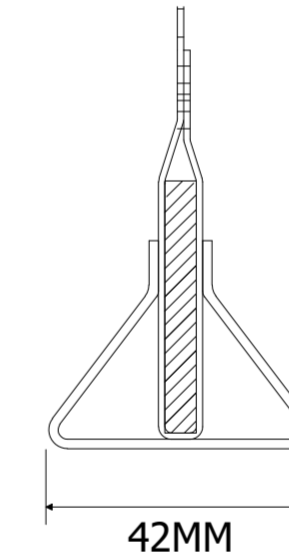

ADEXON-FC60EW & FC90EW

Performance Rating	Fire Curtain Width	Fire Curtain Height	Headbox Dims	
			X	Y
EW 60 & 90	12,000mm	3,500mm	220mm	220mm
EW 60 & 90	4,000mm	7,000mm	240mm	260mm
EW 60 & 90	12,000mm	6,000mm	240mm	260mm
EW 60 & 90	12,000mm	8,000mm	260mm	300mm

Fire Curtain Width	Fire Curtain Height	Side Guide Dims	
		X	Y
120mm	70mm	12,000mm	4,500mm
130mm	70mm	12,000mm	>4,500mm

WIDE/FLAT

STANDARD

T-BAR

FACE FIXED

REVEAL FIXED

FACE FIXED

EMBEDDED

REVEAL FIXED

<small>CUBEX (UK) Ltd Complete Copyright © Copyright in this drawing subsides with Cubex (UK) Ltd. No reproduction may be made without written permission. It is issued subject to the condition that neither the drawing or any reproduction or any particulars of it shall be made or transferred to any third party without such permission.</small>	<small>ADEXON Head Office, Prospect House, Hutyon Church Road, Liverpool, L36 5SH.</small>	Created By	Checked By	Scale	Tolerance Unless Stated
		JN	TB	N/A	± 0.5mm ALL MEASUREMENTS IN mm UNLESS OTHERWISE STATED
					000-000
<small>By issuing this drawing CUBEX (UK) Ltd are not necessarily accepting any contract or terms of contract or entering into any contract that may still be under consideration and/or negotiation.</small>	<small>T: +44 (0)151 422 9111 E: admin@adexon-uk.com W: www.adexon-uk.com</small>	Rev.	Designed Date	Size	Sheet
		01	16/12/2022	A2	1