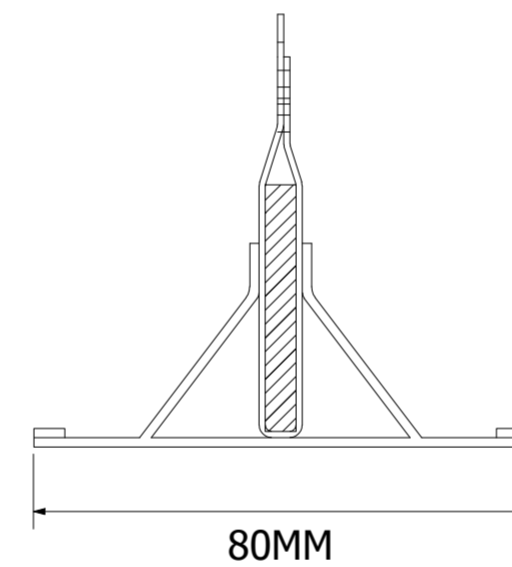

ADEXON-FC60EW & FC90EW

Performance Rating	Fire Curtain Width	Fire Curtain Height	Headbox Dims	
			X	Y
EW 60 & 90	12,000mm	3,500mm	220mm	220mm
EW 60 & 90	4,000mm	7,000mm	240mm	260mm
EW 60 & 90	12,000mm	6,000mm	240mm	260mm
EW 60 & 90	12,000mm	8,000mm	260mm	300mm

Fire Curtain Width	Fire Curtain Height	Side Guide Dims	
		X	Y
120mm	70mm	12,000mm	4,500mm
130mm	70mm	12,000mm	>4,500mm

WIDE/FLAT

STANDARD

T-BAR

FACE FIXED

REVEAL FIXED

FACE FIXED

EMBEDDED

REVEAL FIXED

<small>CUBEX (UK) Ltd Complete Copyright © Copyright in this drawing subsides with Cubex (UK) Ltd. No reproduction may be made without written permission. It is issued subject to the condition that neither the drawing or any reproduction or any particulars of it shall be made or transferred to any third party without such permission.</small>	<small>ADEXON Head Office, Prospect House, Hutyon Church Road, Liverpool, L36 5SH.</small>	Created By	Checked By	Scale	Tolerance Unless Stated
		JN	TB	N/A	± 0.5mm ALL MEASUREMENTS IN mm UNLESS OTHERWISE STATED
					000-000
<small>By issuing this drawing CUBEX (UK) Ltd are not necessarily accepting any contract or terms of contract or entering into any contract that may still be under consideration and/or negotiation.</small>	<small>T: +44 (0)151 422 9111 E: admin@adexon-uk.com W: www.adexon-uk.com</small>	Rev.	Designed Date	Size	Sheet
		01	16/12/2022	A2	1