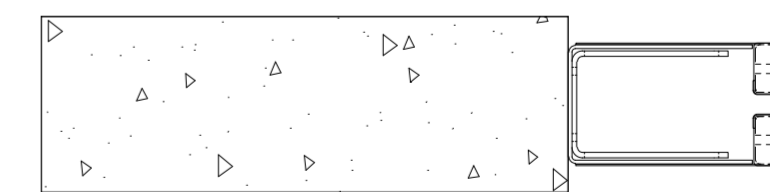

REVEAL FIXED