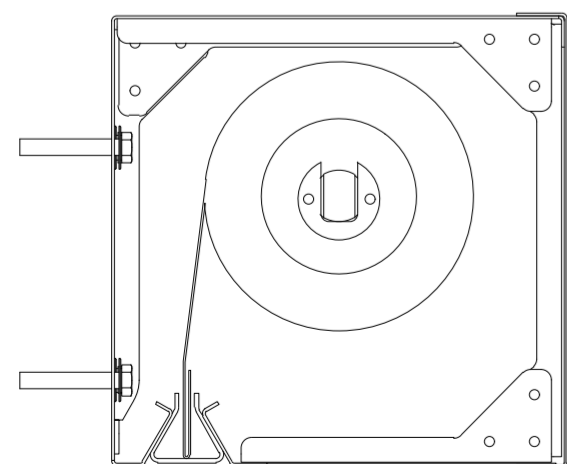

ADEXON-FC60EW & FC90EW

Performance Rating	Fire Curtain Width	Fire Curtain Height	Headbox Dims	
			X	Y
EW 60 & 90	12,000mm	3,500mm	220mm	220mm
EW 60 & 90	4,000mm	7,000mm	240mm	260mm
EW 60 & 90	12,000mm	6,000mm	240mm	260mm
EW 60 & 90	12,000mm	8,000mm	260mm	300mm

Fire Curtain Width	Fire Curtain Height	Side Guide Dims	
		X	Y
120mm	70mm	12,000mm	4,500mm
130mm	70mm	12,000mm	>4,500mm

WIDE/FLAT

STANDARD

T-BAR

FACE FIXED

REVEAL FIXED

FACE FIXED

EMBEDDED

REVEAL FIXED

<small>CUBEX (UK) Ltd Complete Copyright © Copyright in this drawing subsides with Cubex (UK) Ltd. No reproduction may be made without written permission. It is issued subject to the condition that neither the drawing or any reproduction or any particulars of it shall be made or transferred to any third party without such permission.</small>	<small>ADEXON Head Office, Prospect House, Hutyon Church Road, Liverpool, L36 5SH.</small>	Created By	Checked By	Scale	Tolerance Unless Stated
		JN	TB	N/A	± 0.5mm ALL MEASUREMENTS IN mm UNLESS OTHERWISE STATED
					000-000
<small>By issuing this drawing CUBEX (UK) Ltd are not necessarily accepting any contract or terms of contract or entering into any contract that may still be under consideration and/or negotiation.</small>	<small>T: +44 (0)151 422 9111 E: admin@adexon-uk.com W: www.adexon-uk.com</small>	Rev.	Designed Date	Size	Sheet
		01	16/12/2022	A2	1