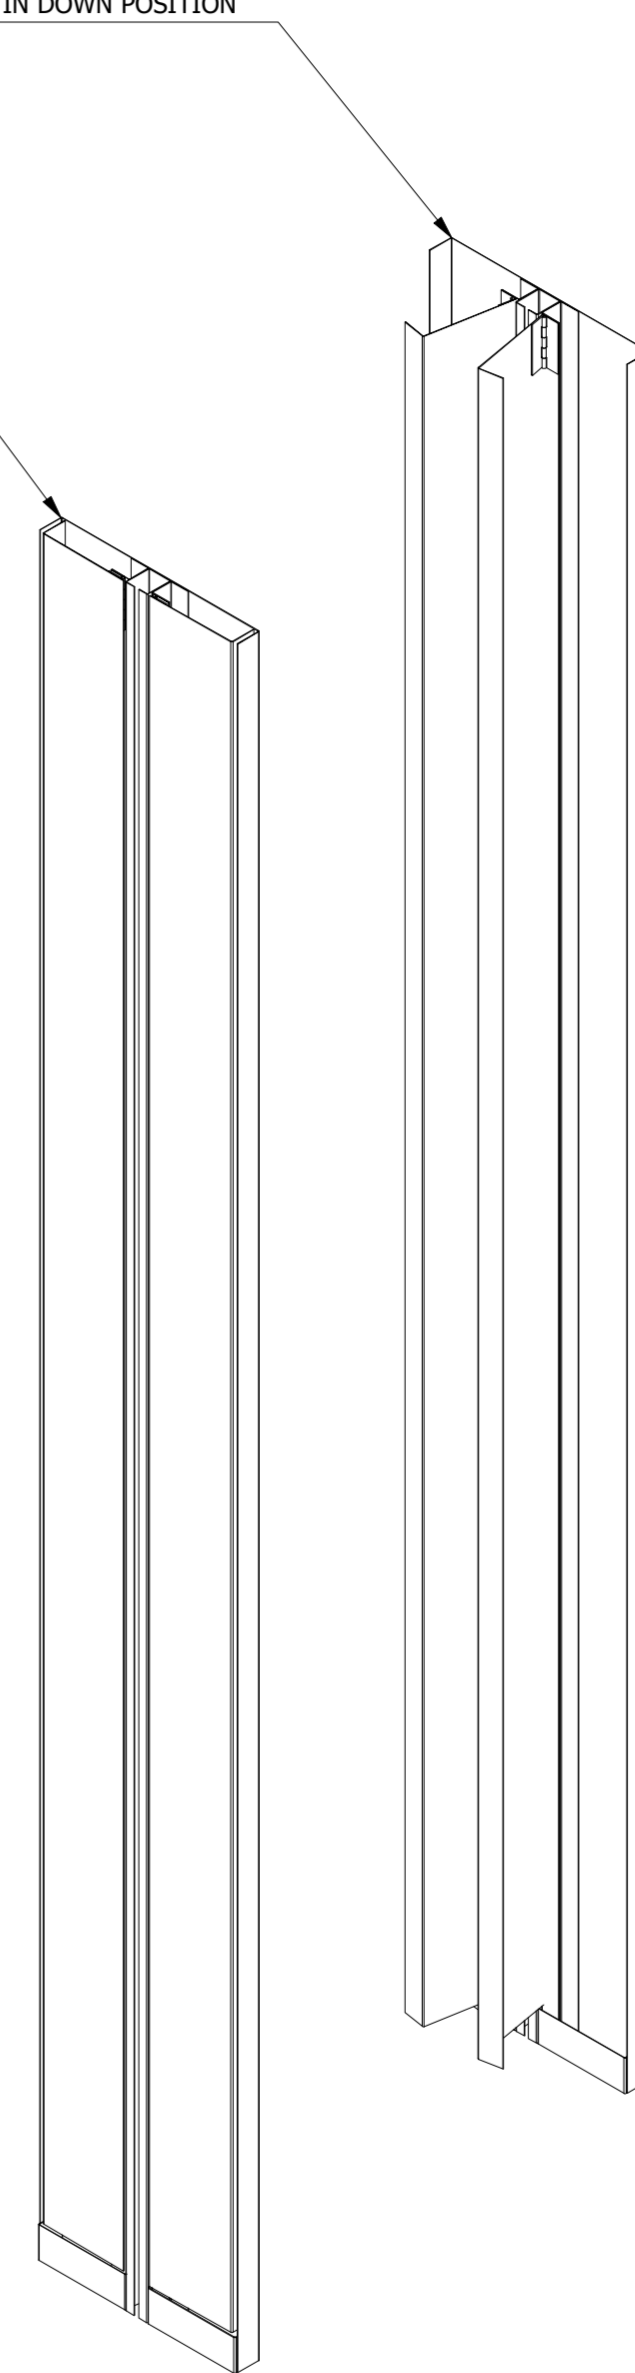

ADEXON-CONCERTINA HEADBOX

CURTAIN TYPES

ADEXON-CFC120EW - CONCERTINA FIRE CURTAIN (INTEGRITY)

CLOSED WHEN CURTAIN IS IN THE UP POSITION

OPEN WHEN CURTAIN IS IN DOWN POSITION

<p>CUBEX (UK) Ltd Complete Copyright © Copyright in this drawing subsides with Cubex (UK) Ltd. No reproduction may be made without written permission. It is issued subject to the condition that neither the drawing or any reproduction or any particulars of it shall be made or transferred to any third party without such permission.</p> <p>By issuing this drawing CUBEX (UK) Ltd are not necessarily accepting any contract or terms of contract or entering into any contract that may still be under consideration and/or negotiation.</p>	<p>ADEXON Head Office. Prospect House, Hutyon Church Road, Liverpool, L36 5SH.</p> <p>T: +44 (0)151 422 9111 E: admin@adexon-uk.com W: www.adexon-uk.com</p>	Created By	Checked By	Scale	Tolerance Unless Stated
		JN	TB	N/A	± 0.5mm ALL MEASUREMENTS IN mm UNLESS OTHERWISE STATED
<p>Drawing Title CONCERTINA HEADBOX SIZES</p>					<p>000-004</p>
Rev.	Designed Date	Size	Sheet		
01	05/07/2022	A2	1		