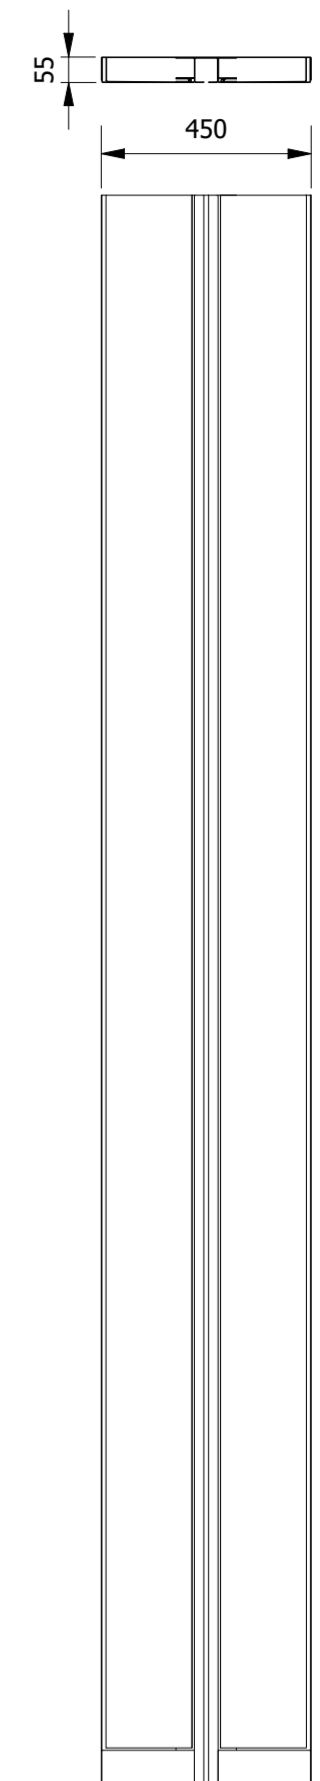

ADEXON-CONCERTINA HEADBOX

CURTAIN TYPES

ADEXON-CFC120EW - CONCERTINA FIRE CURTAIN (INTEGRITY)

CLOSED WHEN CURTAIN IS IN THE UP POSITION

OPEN WHEN CURTAIN IS IN DOWN POSITION

<p>CUBEX (UK) Ltd Complete Copyright © Copyright in this drawing subsides with Cubex (UK) Ltd. No reproduction may be made without written permission. It is issued subject to the condition that neither the drawing or any reproduction or any particulars of it shall be made or transferred to any third party without such permission.</p> <p>By issuing this drawing CUBEX (UK) Ltd are not necessarily accepting any contract or terms of contract or entering into any contract that may still be under consideration and/or negotiation.</p>	<p>ADEXON Head Office. Prospect House, Hutyon Church Road, Liverpool, L36 5SH.</p> <p>T: +44 (0)151 422 9111 E: admin@adexon-uk.com W: www.adexon-uk.com</p>	Created By	Checked By	Scale	Tolerance Unless Stated
		JN	TB	N/A	± 0.5mm ALL MEASUREMENTS IN mm UNLESS OTHERWISE STATED
<p>Drawing Title CONCERTINA HEADBOX SIZES</p>					<p>000-004</p>
Rev.	Designed Date	Size	Sheet		
01	05/07/2022	A2	1		