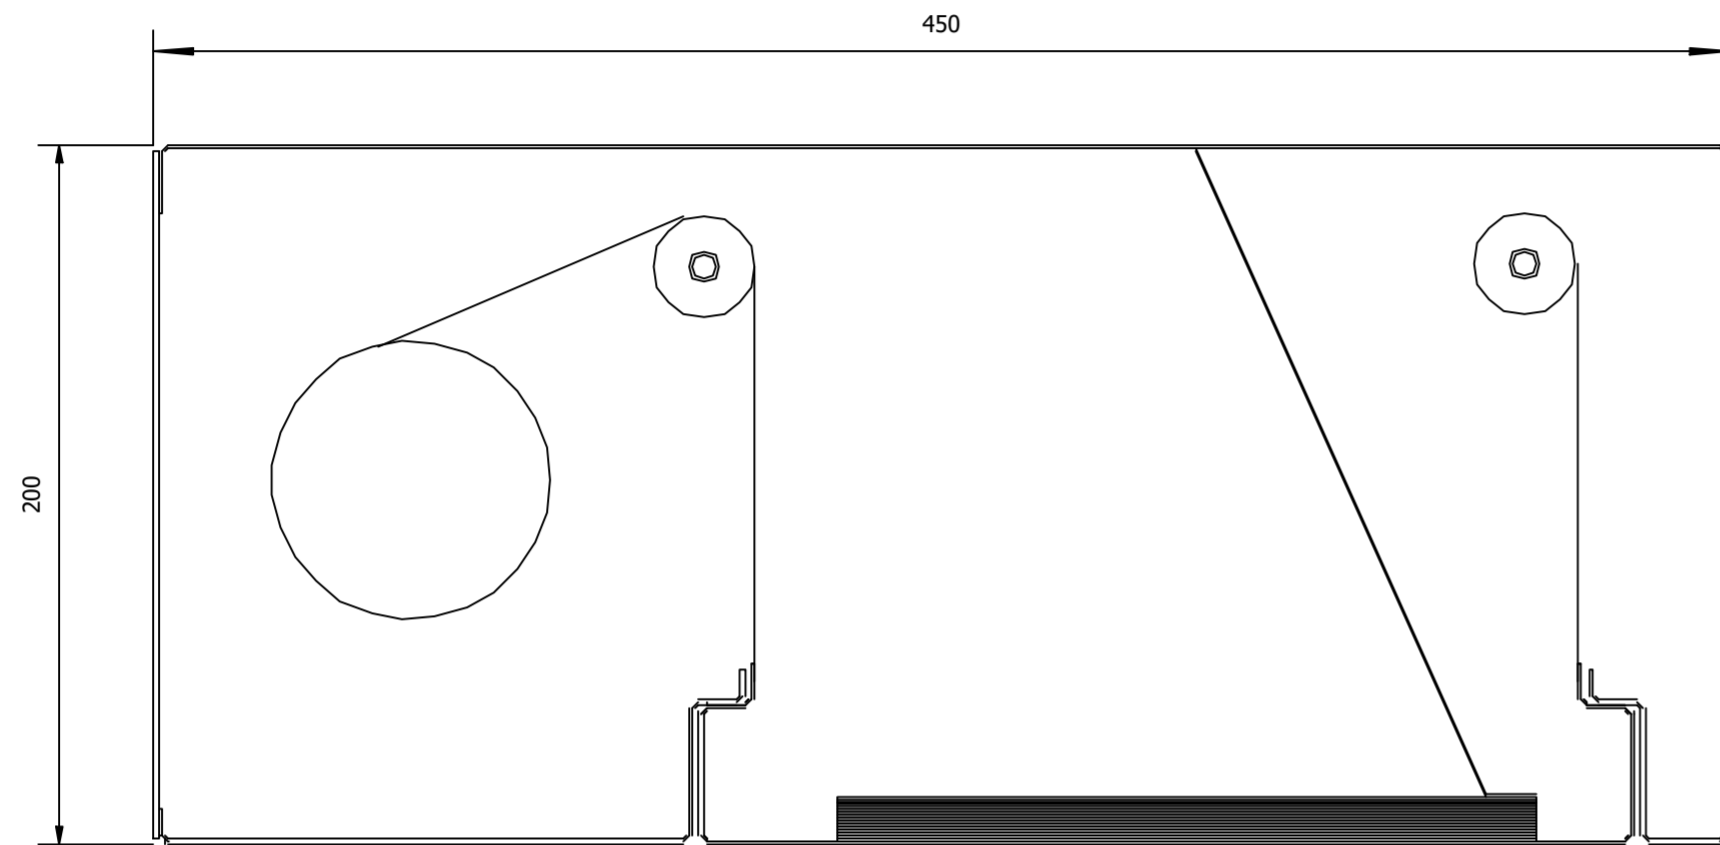

ADEXON-CONCERTINA HEADBOX

CURTAIN TYPES

ADEXON-CFC120EW - CONCERTINA FIRE CURTAIN (INTEGRITY)

CLOSED WHEN CURTAIN IS IN THE UP POSITION

OPEN WHEN CURTAIN IS IN DOWN POSITION

<p>CUBEX (UK) Ltd Complete Copyright © Copyright in this drawing subsides with Cubex (UK) Ltd. No reproduction may be made without written permission. It is issued subject to the condition that neither the drawing or any reproduction or any particulars of it shall be made or transferred to any third party without such permission.</p> <p>By issuing this drawing CUBEX (UK) Ltd are not necessarily accepting any contract or terms of contract or entering into any contract that may still be under consideration and/or negotiation.</p>	<p>ADEXON Head Office. Prospect House, Hutyon Church Road, Liverpool, L36 5SH.</p> <p>T: +44 (0)151 422 9111 E: admin@adexon-uk.com W: www.adexon-uk.com</p>	Created By	Checked By	Scale	Tolerance Unless Stated
		JN	TB	N/A	± 0.5mm ALL MEASUREMENTS IN mm UNLESS OTHERWISE STATED
<p>Drawing Title CONCERTINA HEADBOX SIZES</p>					<p>000-004</p>
Rev.	Designed Date	Size	Sheet		
01	05/07/2022	A2	1		