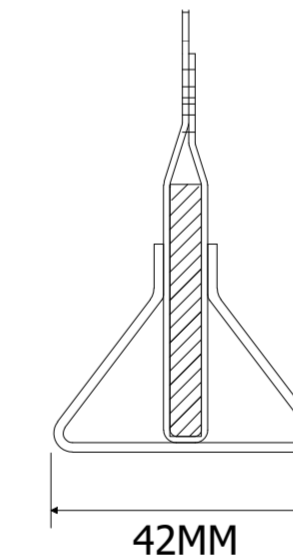

ADEXON-SC60DH & SC150DH

STANDARD

OVER AND UNDER

SIDE BY SIDE

Headbox type	Fire Curtain Width	Fire Curtain Height	Headbox Dims	
			X	Y
Standard	3,500mm	8,000mm	220mm	220mm
Standard	12,000mm	6,500mm	220mm	220mm
Standard	12,000mm	8,000mm	240mm	260mm
Side by side	∞	6,000mm	250mm	170mm
Side by side	∞	10,000mm	270mm	200mm
Over and under	∞	6,000mm	170mm	280mm
Over and under	∞	10,000mm	200mm	360mm

Fire Curtain Width	Fire Curtain Height	Side Guide Dims	
		X	Y
12,000mm	4,500mm	120mm	70mm
12,000mm	>4,500mm	130mm	70mm

WIDE/FLAT

STANDARD

T-BAR

FACE FIXED

REVEAL FIXED

FACE FIXED

EMBEDDED

REVEAL FIXED

CUBEX (UK) Ltd Complete Copyright © Copyright in this drawing subsides with Cubex (UK) Ltd. No reproduction may be made without written permission. It is issued subject to the condition that neither the drawing or any reproduction or any particulars of it shall be made or transferred to any third party without such permission. By issuing this drawing CUBEX (UK) Ltd are not necessarily accepting any contract or terms of contract or entering into any contract that may still be under consideration and/or negotiation.	ADEXON Head Office, Prospect House, Hutyn Church Road, Liverpool, L36 5SH. T: +44 (0)151 422 9111 E: admin@adexon-uk.com W: www.adexon-uk.com	Created By	Checked By	Scale	Tolerance Unless Stated
		JN	TB	N/A	± 0.5mm ALL MEASUREMENTS IN mm UNLESS OTHERWISE STATED
Drawing Title <div style="text-align: center; font-size: 24pt; font-weight: bold;">ADEXON®</div>					000-000
Rev.	Designed Date	Size	Sheet		
01	16/12/2022	A2	1		