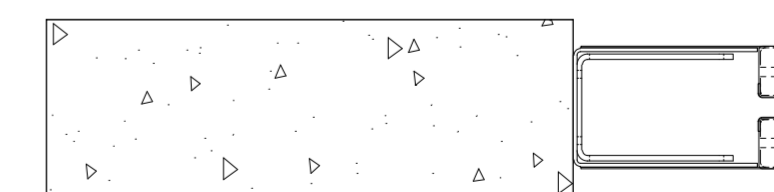

FACE FIXED

REVEAL FIXED

FACE FIXED

EMBEDDED

CUBEX (UK) Ltd Complete Copyright © Copyright in this drawing subsides with Cubex (UK) Ltd. No reproduction may be made without written permission. It is issued subject to the condition that neither the drawing or any reproduction or any particulars of it shall be made or transferred to any third party without such permission. By issuing this drawing CUBEX (UK) Ltd are not necessarily accepting any contract or terms of contract or entering into any contract that may still be under consideration and/or negotiation.	ADEXON Head Office, Prospect House, Hutyn Church Road, Liverpool, L36 5SH. T: +44 (0)151 422 9111 E: admin@adexon-uk.com W: www.adexon-uk.com	Created By	Checked By	Scale	Tolerance Unless Stated
		JN	TB	N/A	± 0.5mm ALL MEASUREMENTS IN mm UNLESS OTHERWISE STATED
Drawing Title ADEXON®					000-000
Rev.	Designed Date	Size	Sheet		
01	16/12/2022	A2	1