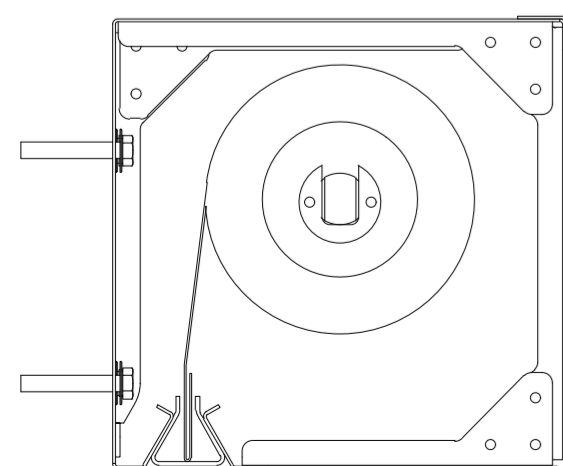

ADEXON-SC60DH & SC150DH

STANDARD

OVER AND UNDER

SIDE BY SIDE

Headbox type	Fire Curtain Width	Fire Curtain Height	Headbox Dims	
			X	Y
Standard	3,500mm	8,000mm	220mm	220mm
Standard	12,000mm	6,500mm	220mm	220mm
Standard	12,000mm	8,000mm	240mm	260mm
Side by side	∞	6,000mm	250mm	170mm
Side by side	∞	10,000mm	270mm	200mm
Over and under	∞	6,000mm	170mm	280mm
Over and under	∞	10,000mm	200mm	360mm

Fire Curtain Width	Fire Curtain Height	Side Guide Dims	
		X	Y
12,000mm	4,500mm	120mm	70mm
12,000mm	>4,500mm	130mm	70mm

WIDE/FLAT

STANDARD

T-BAR

FACE FIXED

REVEAL FIXED

FACE FIXED

EMBEDDED

REVEAL FIXED

CUBEX (UK) Ltd Complete Copyright © Copyright in this drawing subsides with Cubex (UK) Ltd. No reproduction may be made without written permission. It is issued subject to the condition that neither the drawing or any reproduction or any particulars of it shall be made or transferred to any third party without such permission. By issuing this drawing CUBEX (UK) Ltd are not necessarily accepting any contract or terms of contract or entering into any contract that may still be under consideration and/or negotiation.	ADEXON Head Office, Prospect House, Hutyn Church Road, Liverpool, L36 5SH. T: +44 (0)151 422 9111 E: admin@adexon-uk.com W: www.adexon-uk.com	Created By	Checked By	Scale	Tolerance Unless Stated
		JN	TB	N/A	± 0.5mm ALL MEASUREMENTS IN mm UNLESS OTHERWISE STATED
Drawing Title <div style="text-align: center; font-size: 24pt; font-weight: bold;">ADEXON®</div>					000-000
Rev.	Designed Date	Size	Sheet		
01	16/12/2022	A2	1		