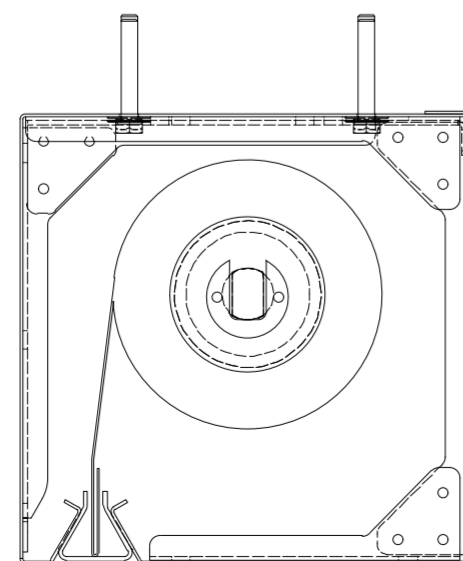

ADEXON-SC60DH & SC150DH

STANDARD

OVER AND UNDER

SIDE BY SIDE

Headbox type	Fire Curtain Width	Fire Curtain Height	Headbox Dims	
			X	Y
Standard	3,500mm	8,000mm	220mm	220mm
Standard	12,000mm	6,500mm	220mm	220mm
Standard	12,000mm	8,000mm	240mm	260mm
Side by side	∞	6,000mm	250mm	170mm
Side by side	∞	10,000mm	270mm	200mm
Over and under	∞	6,000mm	170mm	280mm
Over and under	∞	10,000mm	200mm	360mm

Fire Curtain Width	Fire Curtain Height	Side Guide Dims	
		X	Y
12,000mm	4,500mm	120mm	70mm
12,000mm	>4,500mm	130mm	70mm

WIDE/FLAT

STANDARD

T-BAR

FACE FIXED

REVEAL FIXED

FACE FIXED

EMBEDDED

REVEAL FIXED

CUBEX (UK) Ltd Complete Copyright © Copyright in this drawing subsides with Cubex (UK) Ltd. No reproduction may be made without written permission. It is issued subject to the condition that neither the drawing or any reproduction or any particulars of it shall be made or transferred to any third party without such permission. By issuing this drawing CUBEX (UK) Ltd are not necessarily accepting any contract or terms of contract or entering into any contract that may still be under consideration and/or negotiation.	ADEXON Head Office, Prospect House, Hutyn Church Road, Liverpool, L36 5SH. T: +44 (0)151 422 9111 E: admin@adexon-uk.com W: www.adexon-uk.com	Created By	Checked By	Scale	Tolerance Unless Stated
		JN	TB	N/A	± 0.5mm ALL MEASUREMENTS IN mm UNLESS OTHERWISE STATED
Drawing Title <div style="text-align: center; font-size: 24pt; font-weight: bold;">ADEXON®</div>					000-000
Rev.	Designed Date	Size	Sheet		
01	16/12/2022	A2	1		