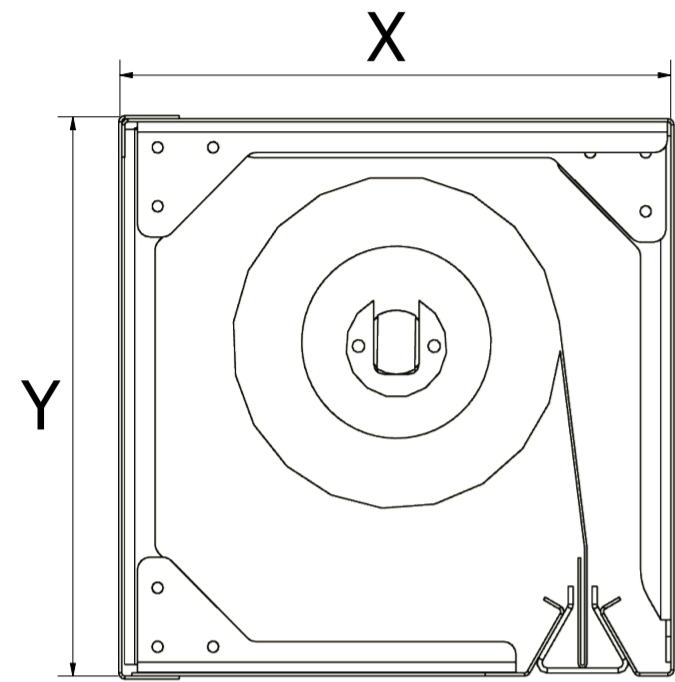

ADEXON-SC60DH & SC150DH

STANDARD

OVER AND UNDER

SIDE BY SIDE

Headbox type	Fire Curtain Width	Fire Curtain Height	Headbox Dims	
			X	Y
Standard	3,500mm	8,000mm	220mm	220mm
Standard	12,000mm	6,500mm	220mm	220mm
Standard	12,000mm	8,000mm	240mm	260mm
Side by side	∞	6,000mm	250mm	170mm
Side by side	∞	10,000mm	270mm	200mm
Over and under	∞	6,000mm	170mm	280mm
Over and under	∞	10,000mm	200mm	360mm

Fire Curtain Width	Fire Curtain Height	Side Guide Dims	
		X	Y
12,000mm	4,500mm	120mm	70mm
12,000mm	>4,500mm	130mm	70mm

WIDE/FLAT

STANDARD

T-BAR

FACE FIXED

REVEAL FIXED

FACE FIXED

EMBEDDED

REVEAL FIXED

CUBEX (UK) Ltd Complete Copyright © Copyright in this drawing subsides with Cubex (UK) Ltd. No reproduction may be made without written permission. It is issued subject to the condition that neither the drawing or any reproduction or any particulars of it shall be made or transferred to any third party without such permission. By issuing this drawing CUBEX (UK) Ltd are not necessarily accepting any contract or terms of contract or entering into any contract that may still be under consideration and/or negotiation.	ADEXON Head Office, Prospect House, Hutyn Church Road, Liverpool, L36 5SH. T: +44 (0)151 422 9111 E: admin@adexon-uk.com W: www.adexon-uk.com	Created By	Checked By	Scale	Tolerance Unless Stated
		JN	TB	N/A	± 0.5mm ALL MEASUREMENTS IN mm UNLESS OTHERWISE STATED
Drawing Title <div style="text-align: center; font-size: 24pt; font-weight: bold;">ADEXON®</div>					000-000
Rev.	Designed Date	Size	Sheet		
01	16/12/2022	A2	1		