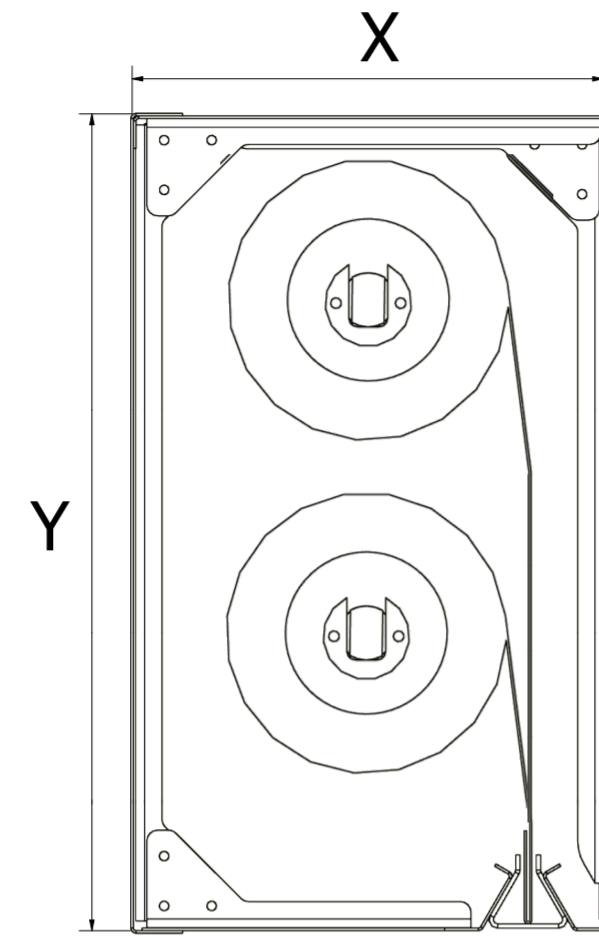

ADEXON-SC60DH & SC150DH

STANDARD

OVER AND UNDER

SIDE BY SIDE

Headbox type	Fire Curtain Width	Fire Curtain Height	Headbox Dims	
			X	Y
Standard	3,500mm	8,000mm	220mm	220mm
Standard	12,000mm	6,500mm	220mm	220mm
Standard	12,000mm	8,000mm	240mm	260mm
Side by side	∞	6,000mm	250mm	170mm
Side by side	∞	10,000mm	270mm	200mm
Over and under	∞	6,000mm	170mm	280mm
Over and under	∞	10,000mm	200mm	360mm

Fire Curtain Width	Fire Curtain Height	Side Guide Dims	
		X	Y
12,000mm	4,500mm	120mm	70mm
12,000mm	>4,500mm	130mm	70mm

WIDE/FLAT

STANDARD

T-BAR

FACE FIXED

REVEAL FIXED

FACE FIXED

EMBEDDED

REVEAL FIXED

CUBEX (UK) Ltd Complete Copyright © Copyright in this drawing subsides with Cubex (UK) Ltd. No reproduction may be made without written permission. It is issued subject to the condition that neither the drawing or any reproduction or any particulars of it shall be made or transferred to any third party without such permission. By issuing this drawing CUBEX (UK) Ltd are not necessarily accepting any contract or terms of contract or entering into any contract that may still be under consideration and/or negotiation.	ADEXON Head Office, Prospect House, Hutyn Church Road, Liverpool, L36 5SH. T: +44 (0)151 422 9111 E: admin@adexon-uk.com W: www.adexon-uk.com	Created By	Checked By	Scale	Tolerance Unless Stated
		JN	TB	N/A	± 0.5mm ALL MEASUREMENTS IN mm UNLESS OTHERWISE STATED
Drawing Title <div style="text-align: center; font-size: 24pt; font-weight: bold;">ADEXON®</div>					000-000
Rev.	Designed Date	Size	Sheet		
01	16/12/2022	A2	1		