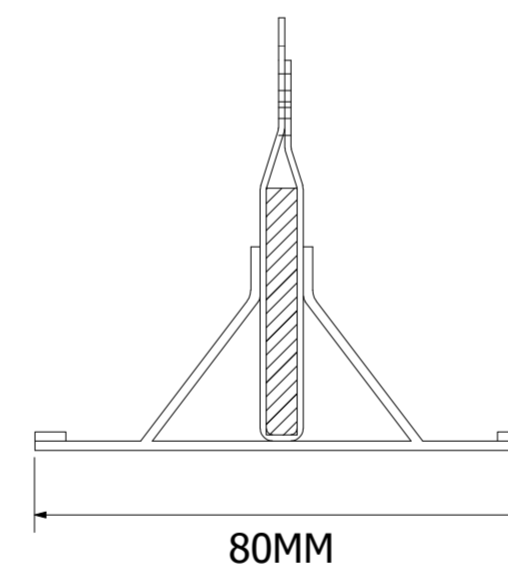

ADEXON-SC60DH & SC150DH

STANDARD

OVER AND UNDER

SIDE BY SIDE

Headbox type	Fire Curtain Width	Fire Curtain Height	Headbox Dims	
			X	Y
Standard	3,500mm	8,000mm	220mm	220mm
Standard	12,000mm	6,500mm	220mm	220mm
Standard	12,000mm	8,000mm	240mm	260mm
Side by side	∞	6,000mm	250mm	170mm
Side by side	∞	10,000mm	270mm	200mm
Over and under	∞	6,000mm	170mm	280mm
Over and under	∞	10,000mm	200mm	360mm

Fire Curtain Width	Fire Curtain Height	Side Guide Dims	
		X	Y
12,000mm	4,500mm	120mm	70mm
12,000mm	>4,500mm	130mm	70mm

WIDE/FLAT

STANDARD

T-BAR

FACE FIXED

REVEAL FIXED

FACE FIXED

EMBEDDED

REVEAL FIXED

CUBEX (UK) Ltd Complete Copyright © Copyright in this drawing subsides with Cubex (UK) Ltd. No reproduction may be made without written permission. It is issued subject to the condition that neither the drawing or any reproduction or any particulars of it shall be made or transferred to any third party without such permission. By issuing this drawing CUBEX (UK) Ltd are not necessarily accepting any contract or terms of contract or entering into any contract that may still be under consideration and/or negotiation.	ADEXON Head Office, Prospect House, Hutyn Church Road, Liverpool, L36 5SH. T: +44 (0)151 422 9111 E: admin@adexon-uk.com W: www.adexon-uk.com	Created By	Checked By	Scale	Tolerance Unless Stated
		JN	TB	N/A	± 0.5mm ALL MEASUREMENTS IN mm UNLESS OTHERWISE STATED
Drawing Title <div style="text-align: center; font-size: 24pt; font-weight: bold;">ADEXON®</div>					000-000
Rev.	Designed Date	Size	Sheet		
01	16/12/2022	A2	1		