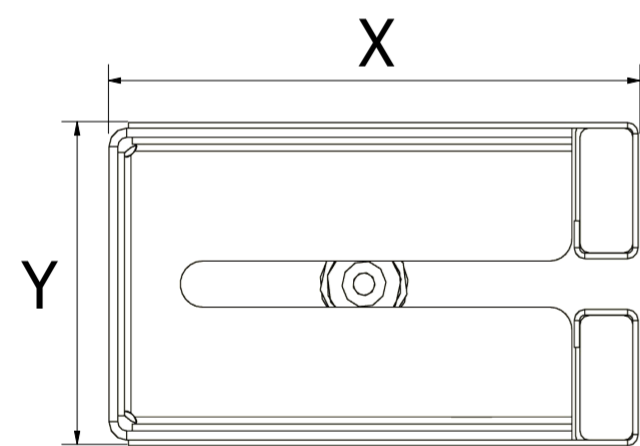

ADEXON-SC60DH & SC150DH

STANDARD

OVER AND UNDER

SIDE BY SIDE

Headbox type	Fire Curtain Width	Fire Curtain Height	Headbox Dims	
			X	Y
Standard	3,500mm	8,000mm	220mm	220mm
Standard	12,000mm	6,500mm	220mm	220mm
Standard	12,000mm	8,000mm	240mm	260mm
Side by side	∞	6,000mm	250mm	170mm
Side by side	∞	10,000mm	270mm	200mm
Over and under	∞	6,000mm	170mm	280mm
Over and under	∞	10,000mm	200mm	360mm

Fire Curtain Width	Fire Curtain Height	Side Guide Dims	
		X	Y
12,000mm	4,500mm	120mm	70mm
12,000mm	>4,500mm	130mm	70mm

WIDE/FLAT

STANDARD

T-BAR

FACE FIXED

REVEAL FIXED

FACE FIXED

EMBEDDED

REVEAL FIXED

CUBEX (UK) Ltd Complete Copyright © Copyright in this drawing subsides with Cubex (UK) Ltd. No reproduction may be made without written permission. It is issued subject to the condition that neither the drawing or any reproduction or any particulars of it shall be made or transferred to any third party without such permission. By issuing this drawing CUBEX (UK) Ltd are not necessarily accepting any contract or terms of contract or entering into any contract that may still be under consideration and/or negotiation.	ADEXON Head Office, Prospect House, Hutyn Church Road, Liverpool, L36 5SH. T: +44 (0)151 422 9111 E: admin@adexon-uk.com W: www.adexon-uk.com	Created By	Checked By	Scale	Tolerance Unless Stated
		JN	TB	N/A	± 0.5mm ALL MEASUREMENTS IN mm UNLESS OTHERWISE STATED
Drawing Title <div style="text-align: center; font-size: 24pt; font-weight: bold;">ADEXON®</div>					000-000
Rev.	Designed Date	Size	Sheet		
01	16/12/2022	A2	1		