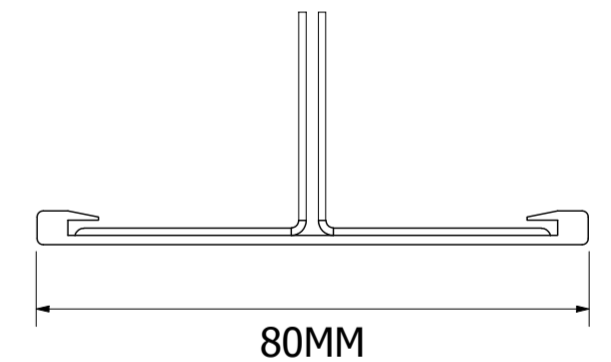

ADEXON-SC60DH & SC150DH

STANDARD

OVER AND UNDER

SIDE BY SIDE

Headbox type	Fire Curtain Width	Fire Curtain Height	Headbox Dims	
			X	Y
Standard	3,500mm	8,000mm	220mm	220mm
Standard	12,000mm	6,500mm	220mm	220mm
Standard	12,000mm	8,000mm	240mm	260mm
Side by side	∞	6,000mm	250mm	170mm
Side by side	∞	10,000mm	270mm	200mm
Over and under	∞	6,000mm	170mm	280mm
Over and under	∞	10,000mm	200mm	360mm

Fire Curtain Width	Fire Curtain Height	Side Guide Dims	
		X	Y
12,000mm	4,500mm	120mm	70mm
12,000mm	>4,500mm	130mm	70mm

WIDE/FLAT

STANDARD

T-BAR

FACE FIXED

REVEAL FIXED

FACE FIXED

EMBEDDED

REVEAL FIXED

CUBEX (UK) Ltd Complete Copyright © Copyright in this drawing subsides with Cubex (UK) Ltd. No reproduction may be made without written permission. It is issued subject to the condition that neither the drawing or any reproduction or any particulars of it shall be made or transferred to any third party without such permission. By issuing this drawing CUBEX (UK) Ltd are not necessarily accepting any contract or terms of contract or entering into any contract that may still be under consideration and/or negotiation.	ADEXON Head Office, Prospect House, Hutyn Church Road, Liverpool, L36 5SH. T: +44 (0)151 422 9111 E: admin@adexon-uk.com W: www.adexon-uk.com	Created By	Checked By	Scale	Tolerance Unless Stated
		JN	TB	N/A	± 0.5mm ALL MEASUREMENTS IN mm UNLESS OTHERWISE STATED
Drawing Title <div style="text-align: center; font-size: 24pt; font-weight: bold;">ADEXON®</div>					000-000
Rev.	Designed Date	Size	Sheet		
01	16/12/2022	A2	1		