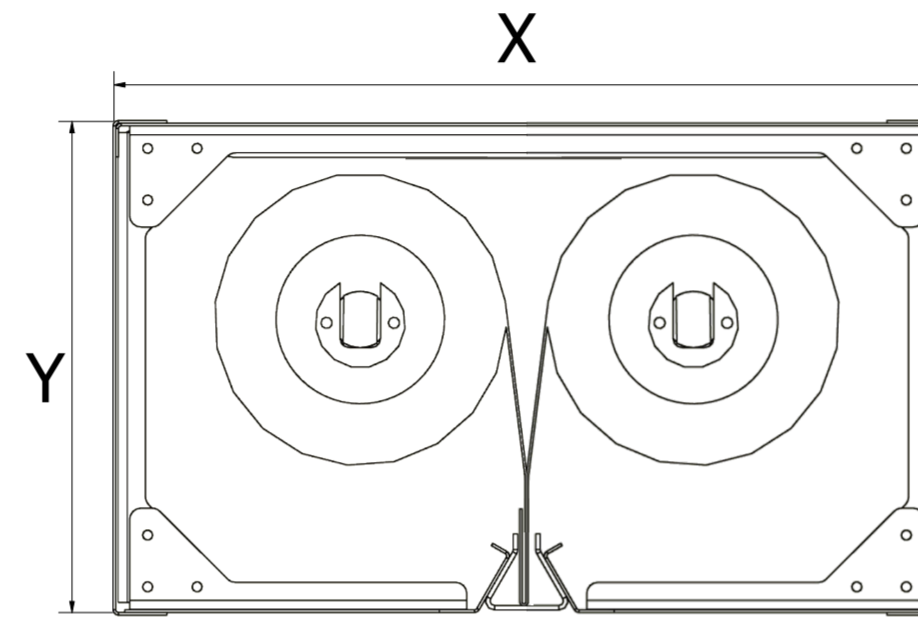

ADEXON-SC60DH & SC150DH

STANDARD

OVER AND UNDER

SIDE BY SIDE

Headbox type	Fire Curtain Width	Fire Curtain Height	Headbox Dims	
			X	Y
Standard	3,500mm	8,000mm	220mm	220mm
Standard	12,000mm	6,500mm	220mm	220mm
Standard	12,000mm	8,000mm	240mm	260mm
Side by side	∞	6,000mm	250mm	170mm
Side by side	∞	10,000mm	270mm	200mm
Over and under	∞	6,000mm	170mm	280mm
Over and under	∞	10,000mm	200mm	360mm

Fire Curtain Width	Fire Curtain Height	Side Guide Dims	
		X	Y
12,000mm	4,500mm	120mm	70mm
12,000mm	>4,500mm	130mm	70mm

WIDE/FLAT

STANDARD

T-BAR

FACE FIXED

REVEAL FIXED

FACE FIXED

EMBEDDED